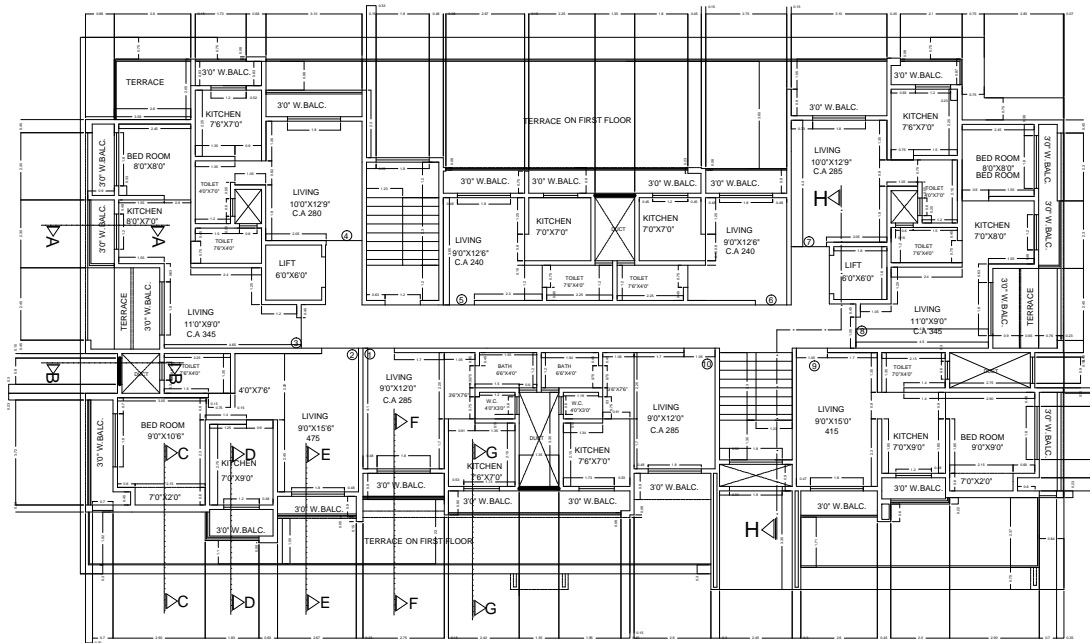

SUMMER SET, SILVERLINE, & LOVDEAL

ELE-A
1ST FLOOR PLAN