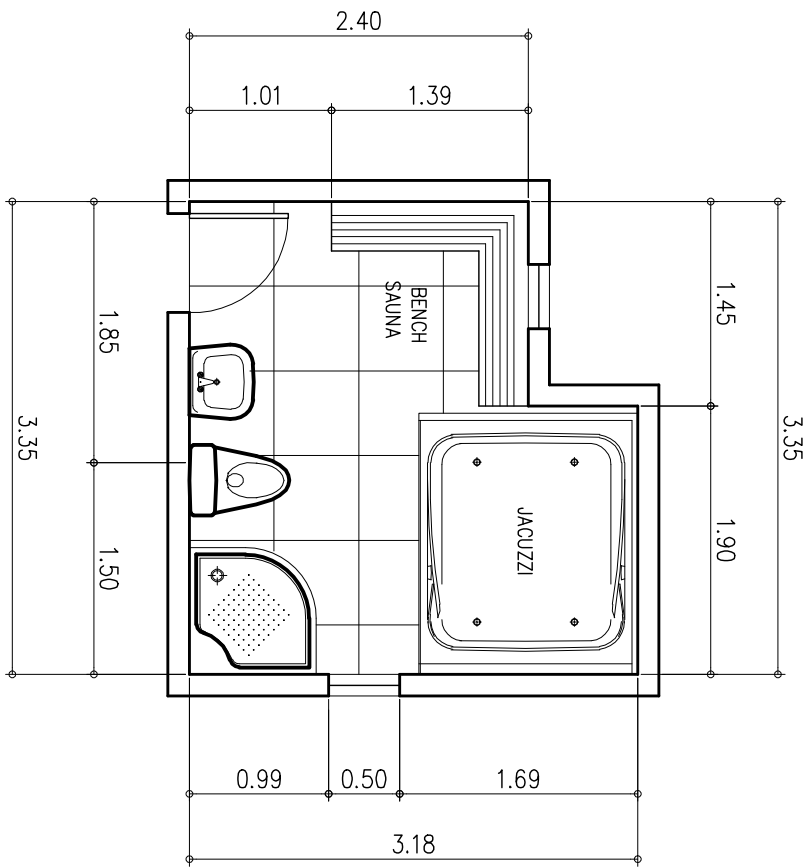

1  
A-1

MASTER'S T&B OPTION 1  
**PROPOSED FLOOR PLAN**  
SCALE : 1:50 MTS.

2  
A-1

MASTER'S T&B OPTION 2  
**PROPOSED FLOOR PLAN**  
SCALE : 1:50 MTS.