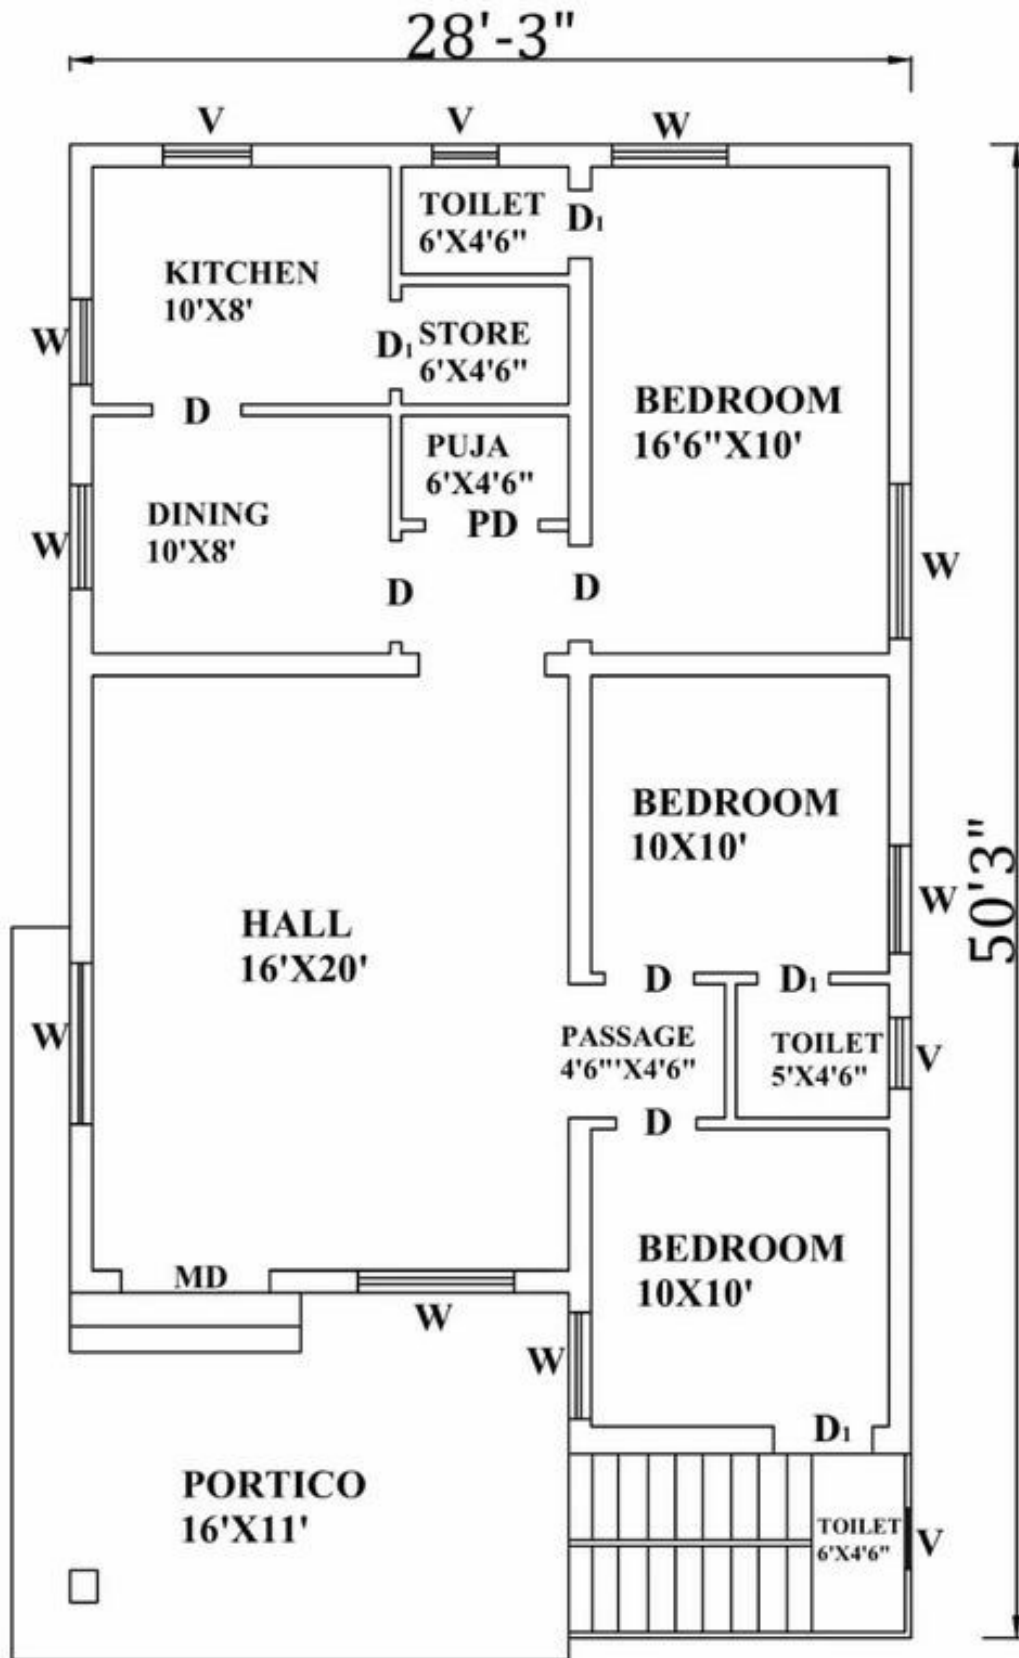

# NORTH FACING HOUSE

**AREA = 1480 SQFT**