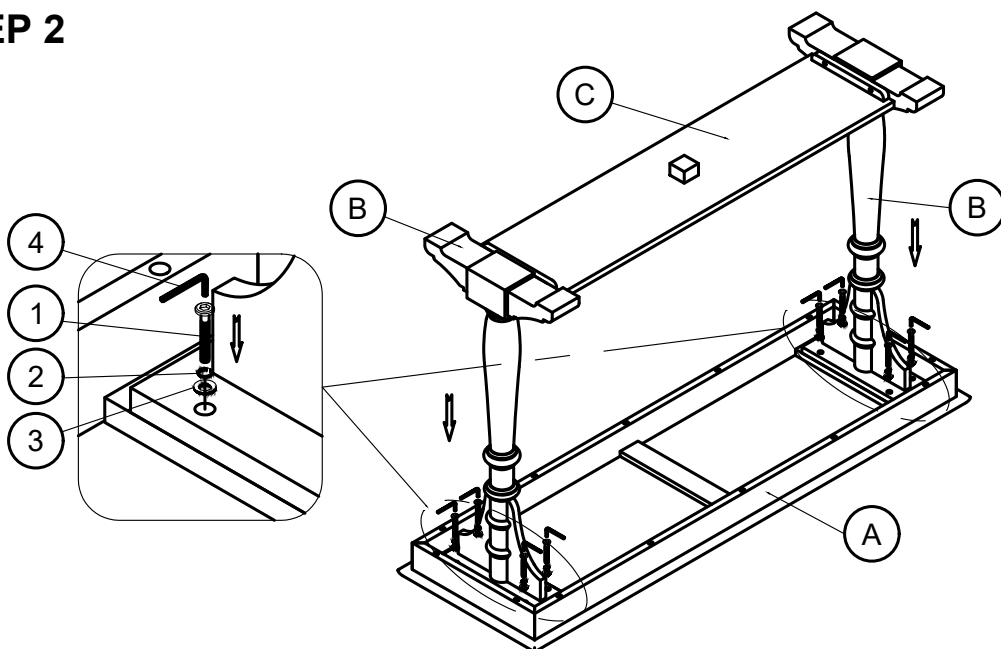

STEP 2

STEP 3