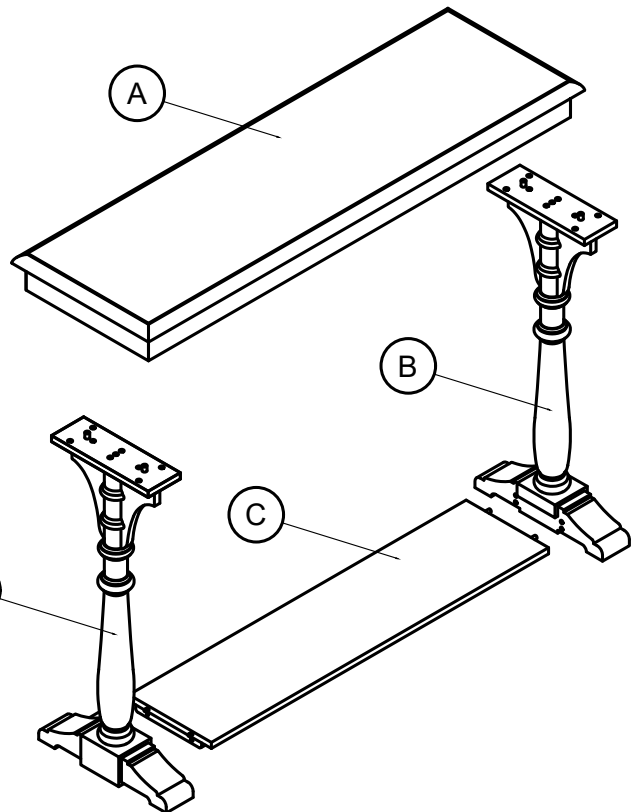

# ASSEMBLY INSTRUCTIONS

Description: AUBREY GREY WOOD CONSOLE

Style: FR11606

## WOOD PARTS LIST

| ITEM | DESCRIPTION | Q'TY |
|------|-------------|------|
| A    | TOP         | 1    |
| B    | SIDE FRAME  | 2    |
| C    | SHELF PANEL | 1    |

## HARDWARE LIST

| ITEM | DESCRIPTION       | Q'TY |
|------|-------------------|------|
| 1    | BOLT (Ø1/4"X30mm) | 12   |
| 2    | SPRING WASHER     | 12   |
| 3    | FLAT WASHER       | 12   |
| 4    | ALLEN KEY         | 1    |
| 5    | WOODEN DOWEL PIN  | 4    |