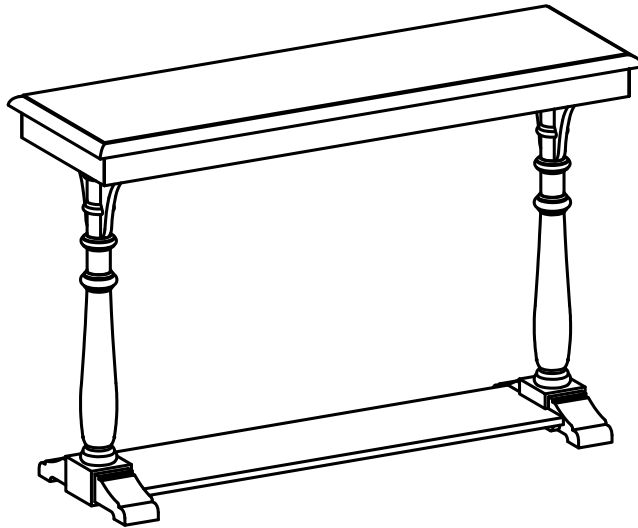

# ASSEMBLY INSTRUCTIONS

Description: AUBREY GREY WOOD CONSOLE

Style: FR11606

## WOOD PARTS LIST

| ITEM | DESCRIPTION | Q'TY |
|------|-------------|------|
| A    | TOP         | 1    |
| B    | SIDE FRAME  | 2    |
| C    | SHELF PANEL | 1    |