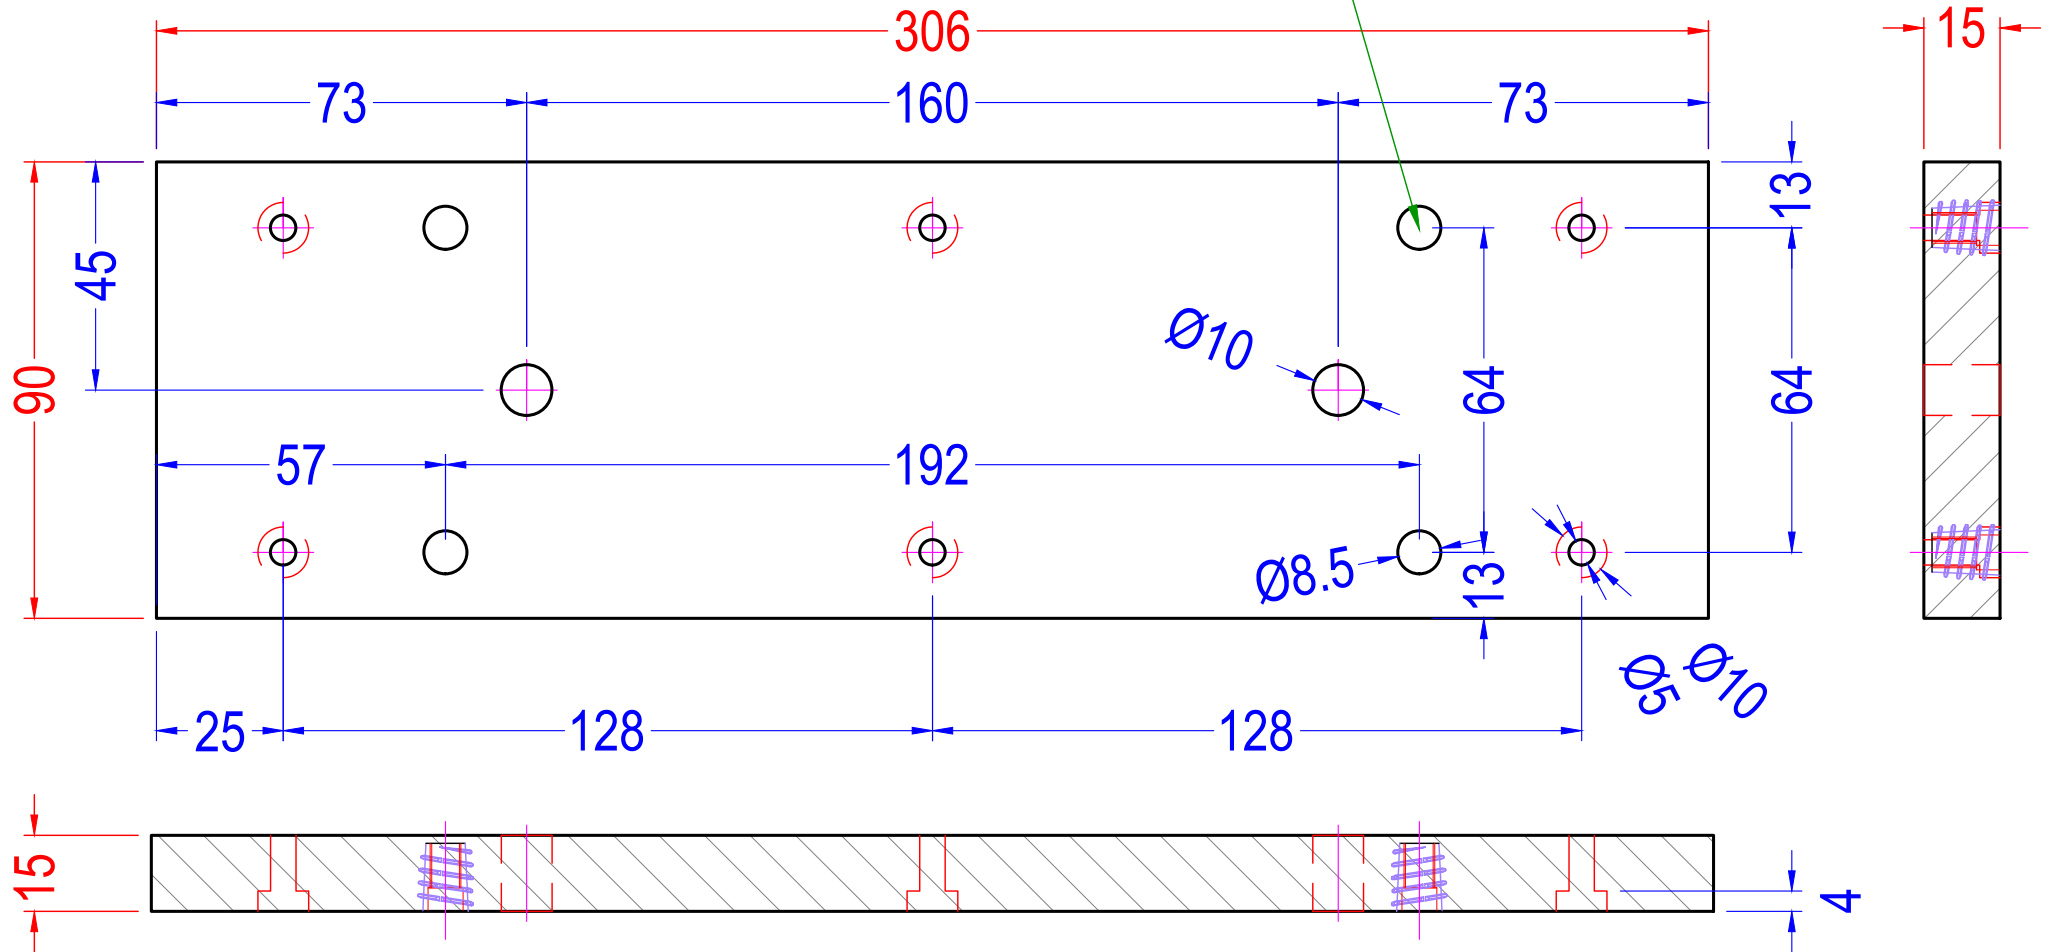

Ốc cấy 1/4"x15mm (4 PCS)

WoodFurniture

Item CODE:	PLP-1143	Description	Support Top	SPECIFICATIONS	L (mm)	W (mm)	T (mm)	Material name:	Rubber Wood
Item Name:	Console Table	Comp. ID	A1S4	Finish Dimension	306	90	15	Drawn by:	Mr. Antony Tran
Finish	---	Qty/unit	02	Raw Dimension	326	100	20	Drawn date:	November 16, 2021