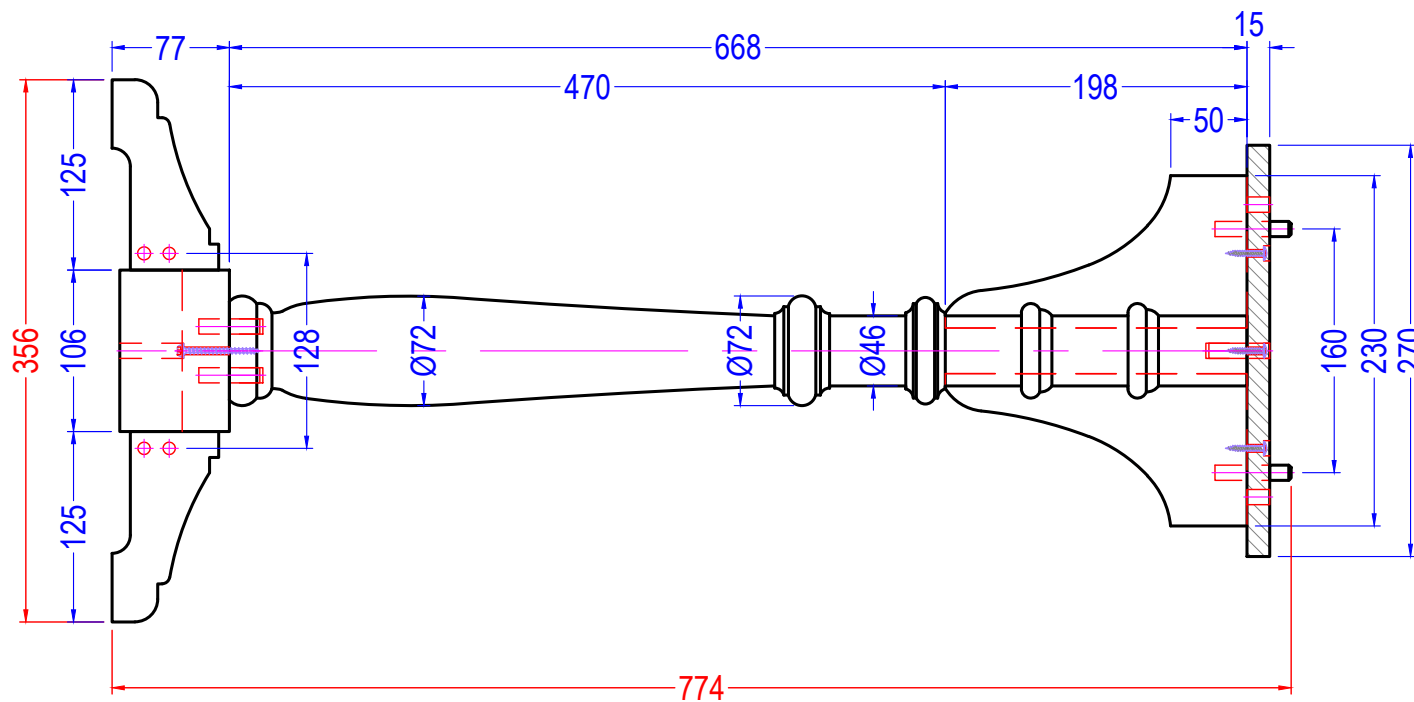

Item CODE	PLP-1143
Item Name	Console Table
Finish	Brown

OVERALL DIMENSION:		
Length (W)	Depth (D)	Height (H)
48"	15"	31 1/2"

MATERIAL SPECIFICATIONS

Rubber Wood
MDF

Drawn by:	Mr. Antony Tran
Revised by:	
Approved by:	
Date:	November 16, 2021

WoodFurniture	Item CODE:	PLP-1143	Description	Fringe rail 2	SPECIFICATIONS	L (mm)	W (mm)	T (mm)	Material name:	MDF
	Item Name:	Console Table	Comp. ID	A1S3	Finish Dimension	342	64	17	Drawn by:	Mr. Antony Tran
	Finish	---	Qty/unit	02	Raw Dimension	352	74	17	Drawn date:	November 16, 2021
										Page: 04/17

Ốc cấy 1/4"x15mm (4 PCS)

WoodFurniture

Item CODE:	PLP-1143	Description	Support Top	SPECIFICATIONS	L (mm)	W (mm)	T (mm)	Material name:	Rubber Wood
Item Name:	Console Table	Comp. ID	A1S4	Finish Dimension	306	90	15	Drawn by:	Mr. Antony Tran
Finish	---	Qty/unit	02	Raw Dimension	326	100	20	Drawn date:	November 16, 2021

Item CODE:	PLP-1143	Description	Corner	SPECIFICATIONS	L (mm)	W (mm)	T (mm)	Material name:	Rubber Wood
Item Name:	Console Table	Comp. ID	A1S5	Finish Dimension	63	15	15	Drawn by:	Mr. Antony Tran
Finish	---	Qty/unit	04	Raw Dimension	83	25	20	Drawn date:	November 16, 2021
									Page: 07/17