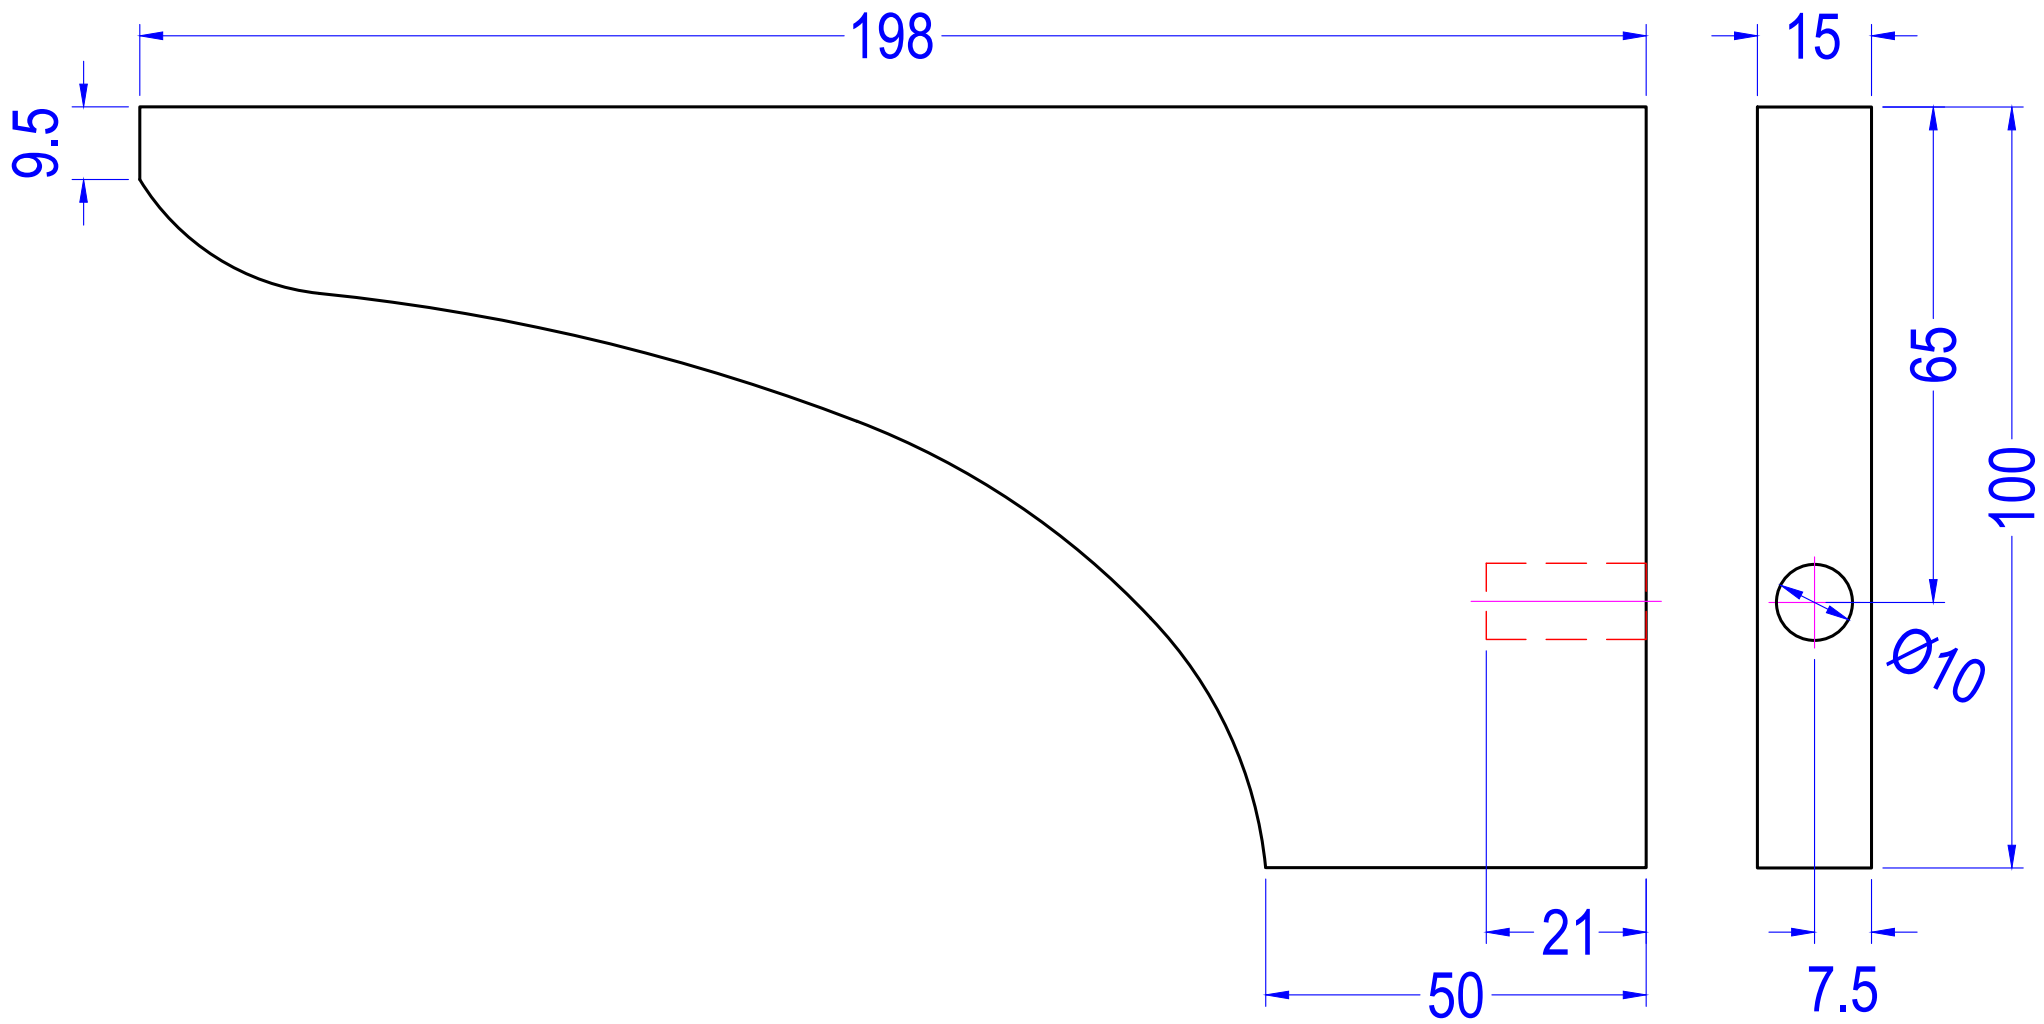

WoodFurniture

Item CODE:	PLP-1143	Description	Support Foot	SPECIFICATIONS	L (mm)	W (mm)	T (mm)	Material name:	Rubber Wood
Item Name:	Console Table	Comp. ID	A2S1F2	Finish Dimension	198	100	15	Drawn by:	Mr. Antony Tran
Finish	---	Qty/unit	04	Raw Dimension	218	110	20	Drawn date:	November 16, 2021