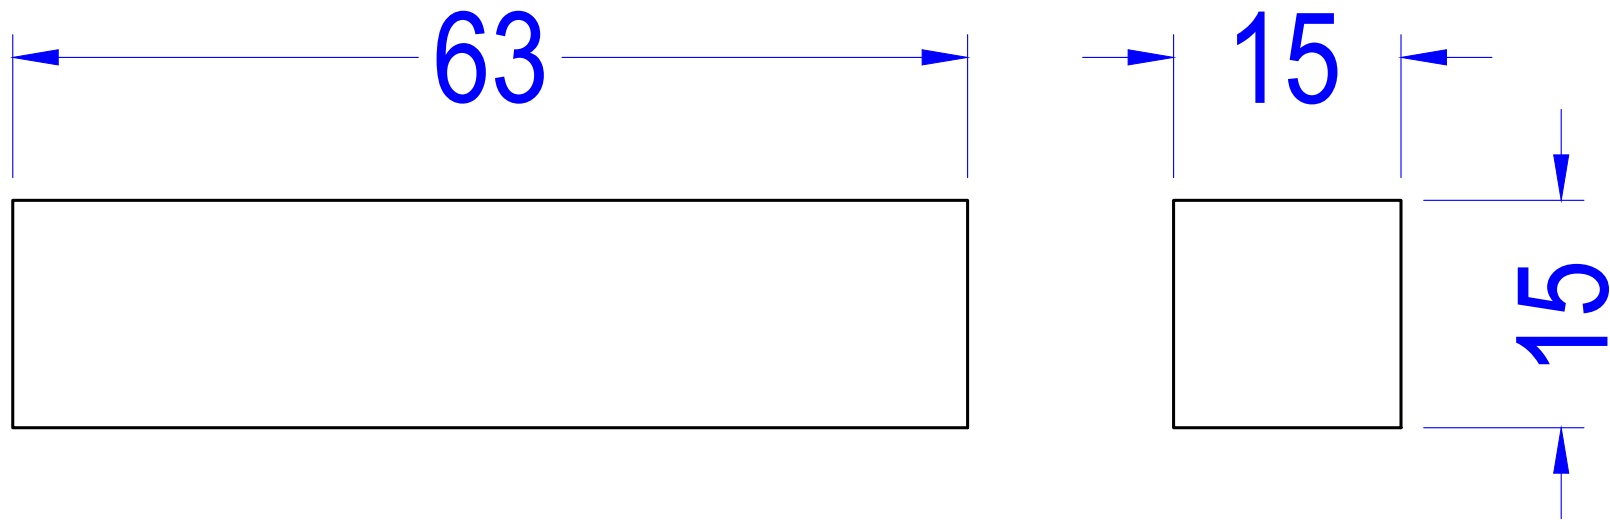

Item CODE	PLP-1143
Item Name	Console Table
Finish	Brown

OVERALL DIMENSION:		
Length (W)	Depth (D)	Height (H)
48"	15"	31 1/2"

MATERIAL SPECIFICATIONS

Rubber Wood
MDF

Drawn by:	Mr. Antony Tran
Revised by:	
Approved by:	
Date:	November 16, 2021

WoodFurniture

Item CODE:	PLP-1143	Description	Top	SPECIFICATIONS	L (mm)	W (mm)	T (mm)	Material name:	MDF
Item Name:	Console Table	Comp. ID	A1S1	Finish Dimension	1218	382	18	Drawn by:	Mr. Antony Tran
Finish	---	Qty/unit	01	Raw Dimension	1228	392	17	Drawn date:	November 16, 2021
									Page: 02/17

WoodFurniture	Item CODE:	PLP-1143	Description	Fringe Rail 1	SPECIFICATIONS	L (mm)	W (mm)	T (mm)	Material name:	MDF
	Item Name:	Console Table	Comp. ID	A1S2	Finish Dimension	1178	64	17	Drawn by:	Mr. Antony Tran
	Finish	---	Qty/unit	02	Raw Dimension	1188	74	17	Drawn date:	November 16, 2021

Item CODE:	PLP-1143	Description	Corner	SPECIFICATIONS	L (mm)	W (mm)	T (mm)	Material name:	Rubber Wood
Item Name:	Console Table	Comp. ID	A1S5	Finish Dimension	63	15	15	Drawn by:	Mr. Antony Tran
Finish	---	Qty/unit	04	Raw Dimension	83	25	20	Drawn date:	November 16, 2021
									Page: 07/17