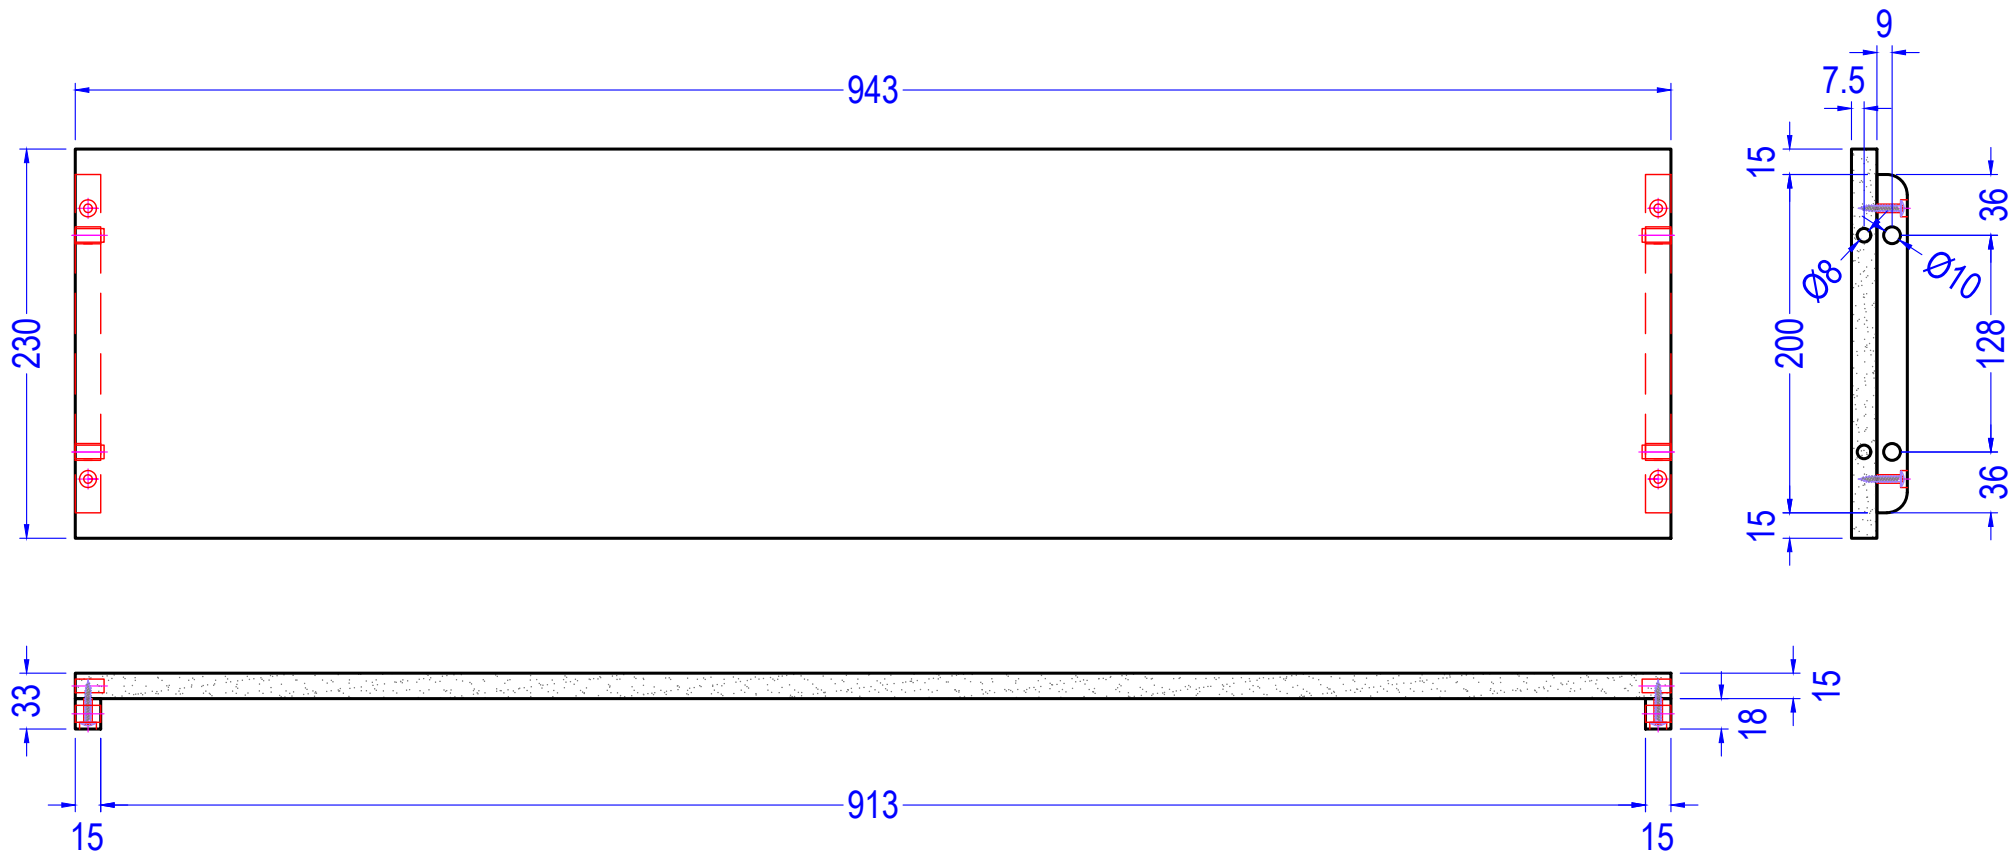

Item CODE:	PLP-1143	Description	Stretcher	SPECIFICATIONS	L (mm)	W (mm)	T (mm)	Material name:	...		
Item Name:	Console Table	Comp. ID	A3	Finish Dimension	943	230	43	Drawn by:	Mr. Antony Tran		
Finish	---	Qty/unit	01					Drawn date:	November 16, 2021	Page:	14/17