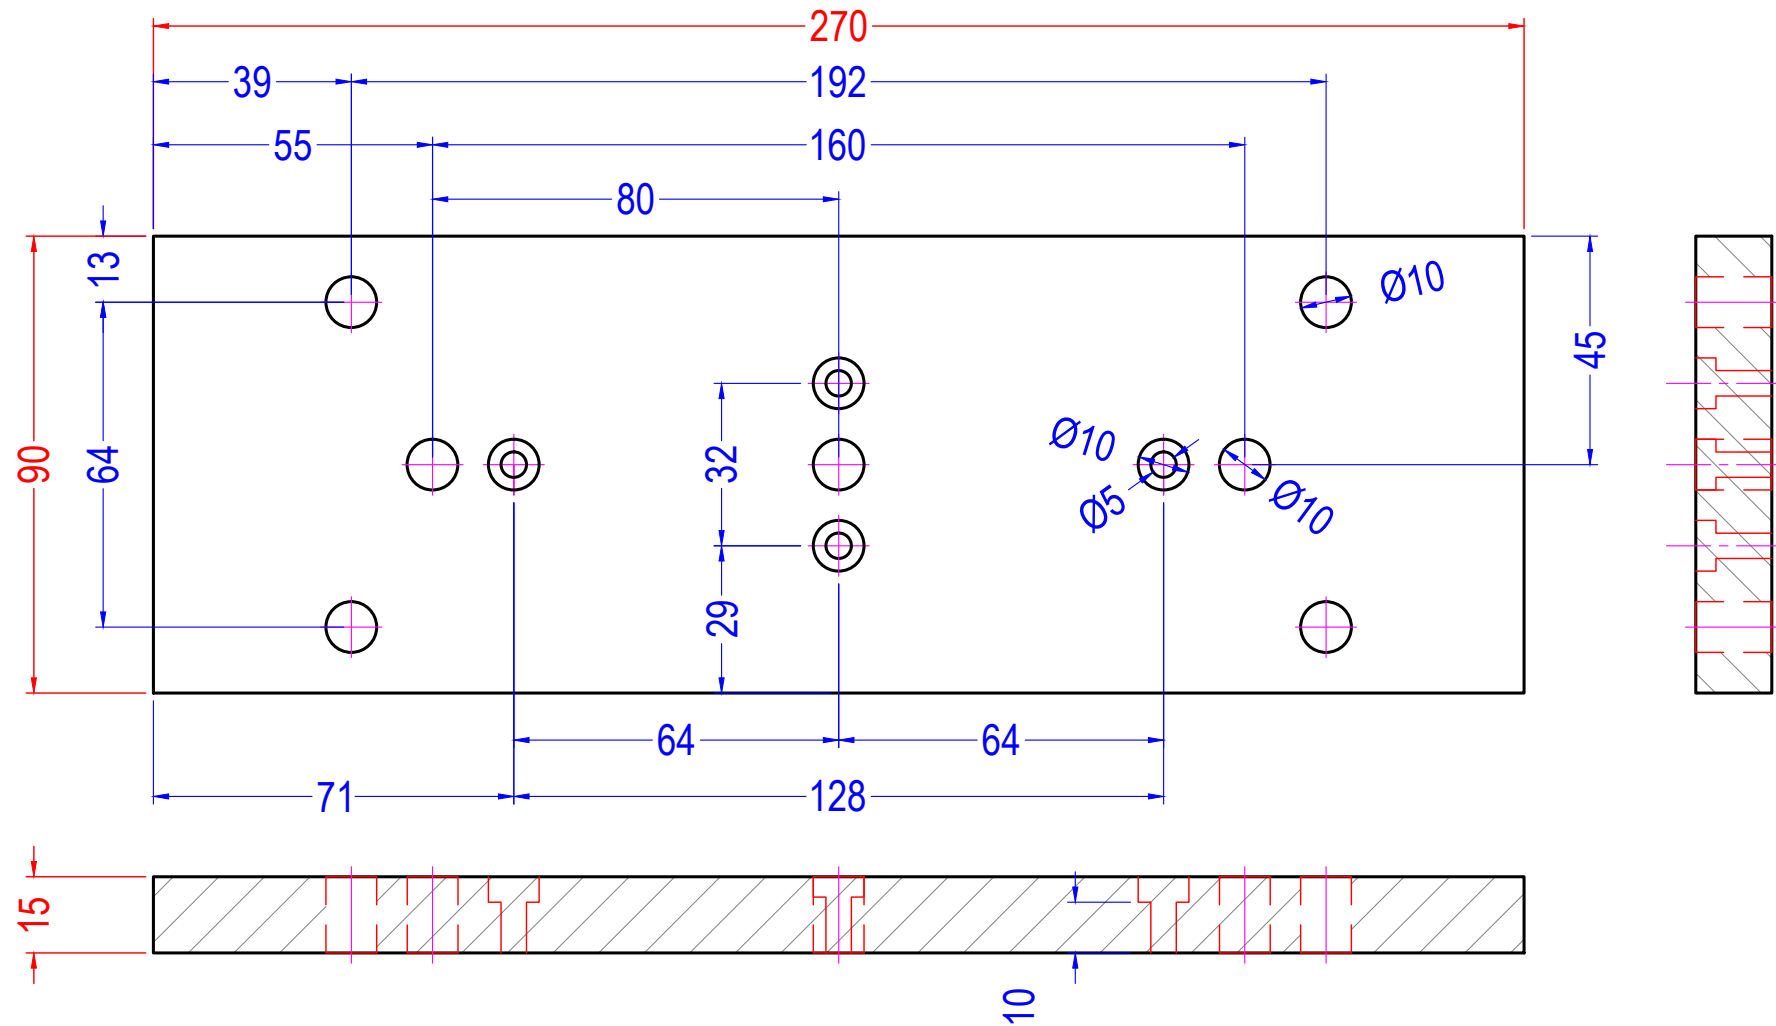

Item CODE	PLP-1143
Item Name	Console Table
Finish	Brown

OVERALL DIMENSION:		
Length (W)	Depth (D)	Height (H)
48"	15"	31 1/2"

MATERIAL SPECIFICATIONS

Rubber Wood
MDF

Drawn by:	Mr. Antony Tran
Revised by:	
Approved by:	
Date:	November 16, 2021

Item CODE:	PLP-1143	Description	Foot post	SPECIFICATIONS	L (mm)	W (mm)	T (mm)	Material name:	Rubber Wood
Item Name:	Console Table	Comp. ID	A2S1F1	Finish Dimension	668	72	72	Drawn by:	Mr. Antony Tran
Finish	---	Qty/unit	02	Raw Dimension	688	82	77	Drawn date:	November 16, 2021

Item CODE:	PLP-1143	Description	Foot sole	SPECIFICATIONS	L (mm)	W (mm)	T (mm)	Material name:	Rubber Wood
Item Name:	Console Table	Comp. ID	A2S2	Finish Dimension	356	90	77	Drawn by:	Mr. Antony Tran
Finish	---	Qty/unit	02	Raw Dimension	376	100	82	Drawn date:	November 16, 2021

Item CODE:	PLP-1143	Description	Stretcher Corner	SPECIFICATIONS	L (mm)	W (mm)	T (mm)	Material name:	Rubber Wood
Item Name:	Console Table	Comp. ID	A3S2	Finish Dimension	200	18	15	Drawn by:	Mr. Antony Tran
Finish	---	Qty/unit	02	Raw Dimension	220	28	20	Drawn date:	November 16, 2021