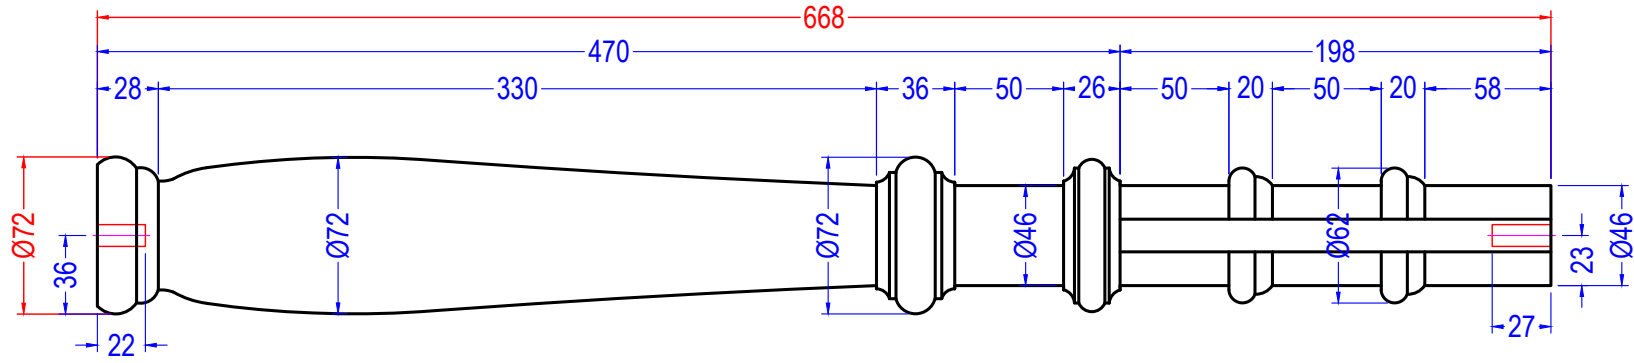

WoodFurniture

Item CODE:	PLP-1143	Description	Frame upper pillar	SPECIFICATIONS	L (mm)	W (mm)	T (mm)	Material name:	...		
Item Name:	Console Table	Comp. ID	A2S1F	Finish Dimension	668	230	72	Drawn by:	Mr. Antony Tran		
Finish	---	Qty/unit	02					Drawn date:	November 16, 2021	Page:	09/17