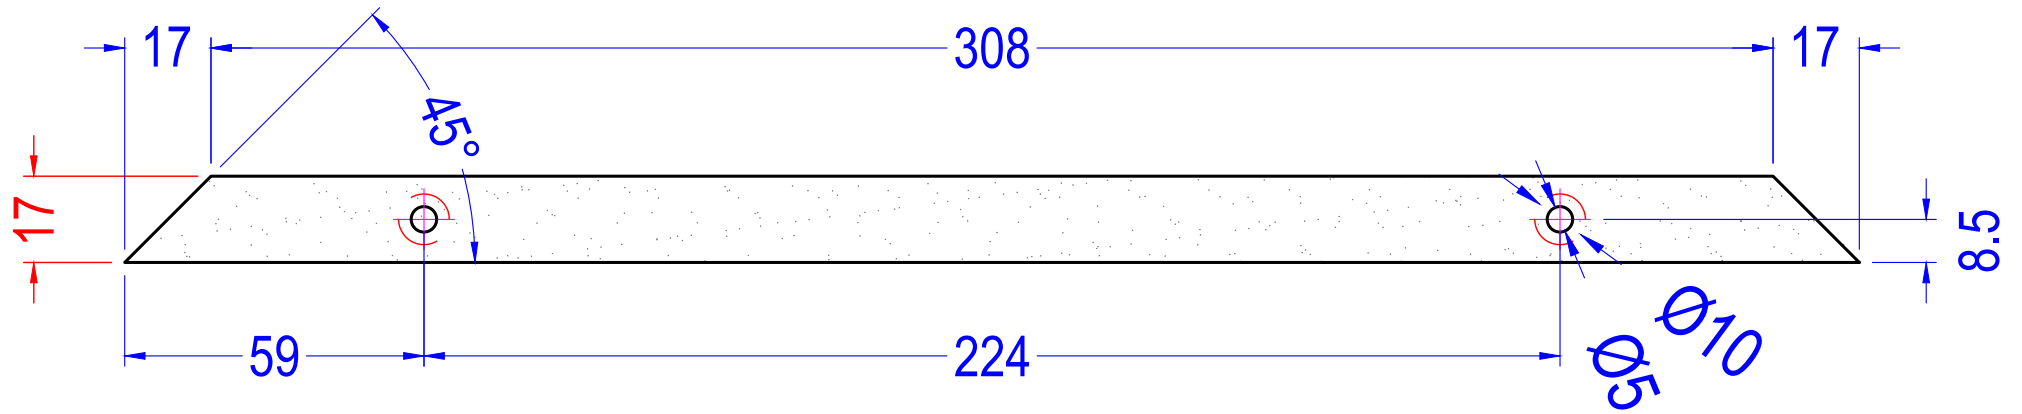

WoodFurniture	Item CODE:	PLP-1143	Description	Fringe rail 2	SPECIFICATIONS	L (mm)	W (mm)	T (mm)	Material name:	MDF
	Item Name:	Console Table	Comp. ID	A1S3	Finish Dimension	342	64	17	Drawn by:	Mr. Antony Tran
	Finish	---	Qty/unit	02	Raw Dimension	352	74	17	Drawn date:	November 16, 2021
										Page: 04/17