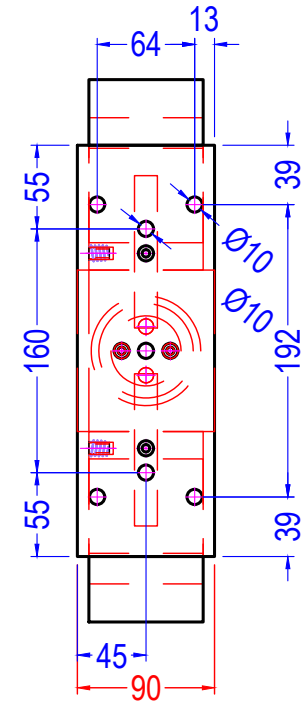

Item CODE	PLP-1143
Item Name	Console Table
Finish	Brown

OVERALL DIMENSION:		
Length (W)	Depth (D)	Height (H)
48"	15"	31 1/2"

MATERIAL SPECIFICATIONS

Rubber Wood
MDF

Drawn by:	Mr. Antony Tran
Revised by:	
Approved by:	
Date:	November 16, 2021

WoodFurniture

Item CODE:	PLP-1143	Description	Top	SPECIFICATIONS	L (mm)	W (mm)	T (mm)	Material name:	MDF
Item Name:	Console Table	Comp. ID	A1S1	Finish Dimension	1218	382	18	Drawn by:	Mr. Antony Tran
Finish	---	Qty/unit	01	Raw Dimension	1228	392	17	Drawn date:	November 16, 2021
									Page: 02/17

Ốc cấy 1/4"x15mm (4 PCS)

WoodFurniture

Item CODE:	PLP-1143	Description	Support Top	SPECIFICATIONS	L (mm)	W (mm)	T (mm)	Material name:	Rubber Wood
Item Name:	Console Table	Comp. ID	A1S4	Finish Dimension	306	90	15	Drawn by:	Mr. Antony Tran
Finish	---	Qty/unit	02	Raw Dimension	326	100	20	Drawn date:	November 16, 2021

Item CODE:	PLP-1143	Description	Corner	SPECIFICATIONS	L (mm)	W (mm)	T (mm)	Material name:	Rubber Wood
Item Name:	Console Table	Comp. ID	A1S5	Finish Dimension	63	15	15	Drawn by:	Mr. Antony Tran
Finish	---	Qty/unit	04	Raw Dimension	83	25	20	Drawn date:	November 16, 2021
									Page: 07/17