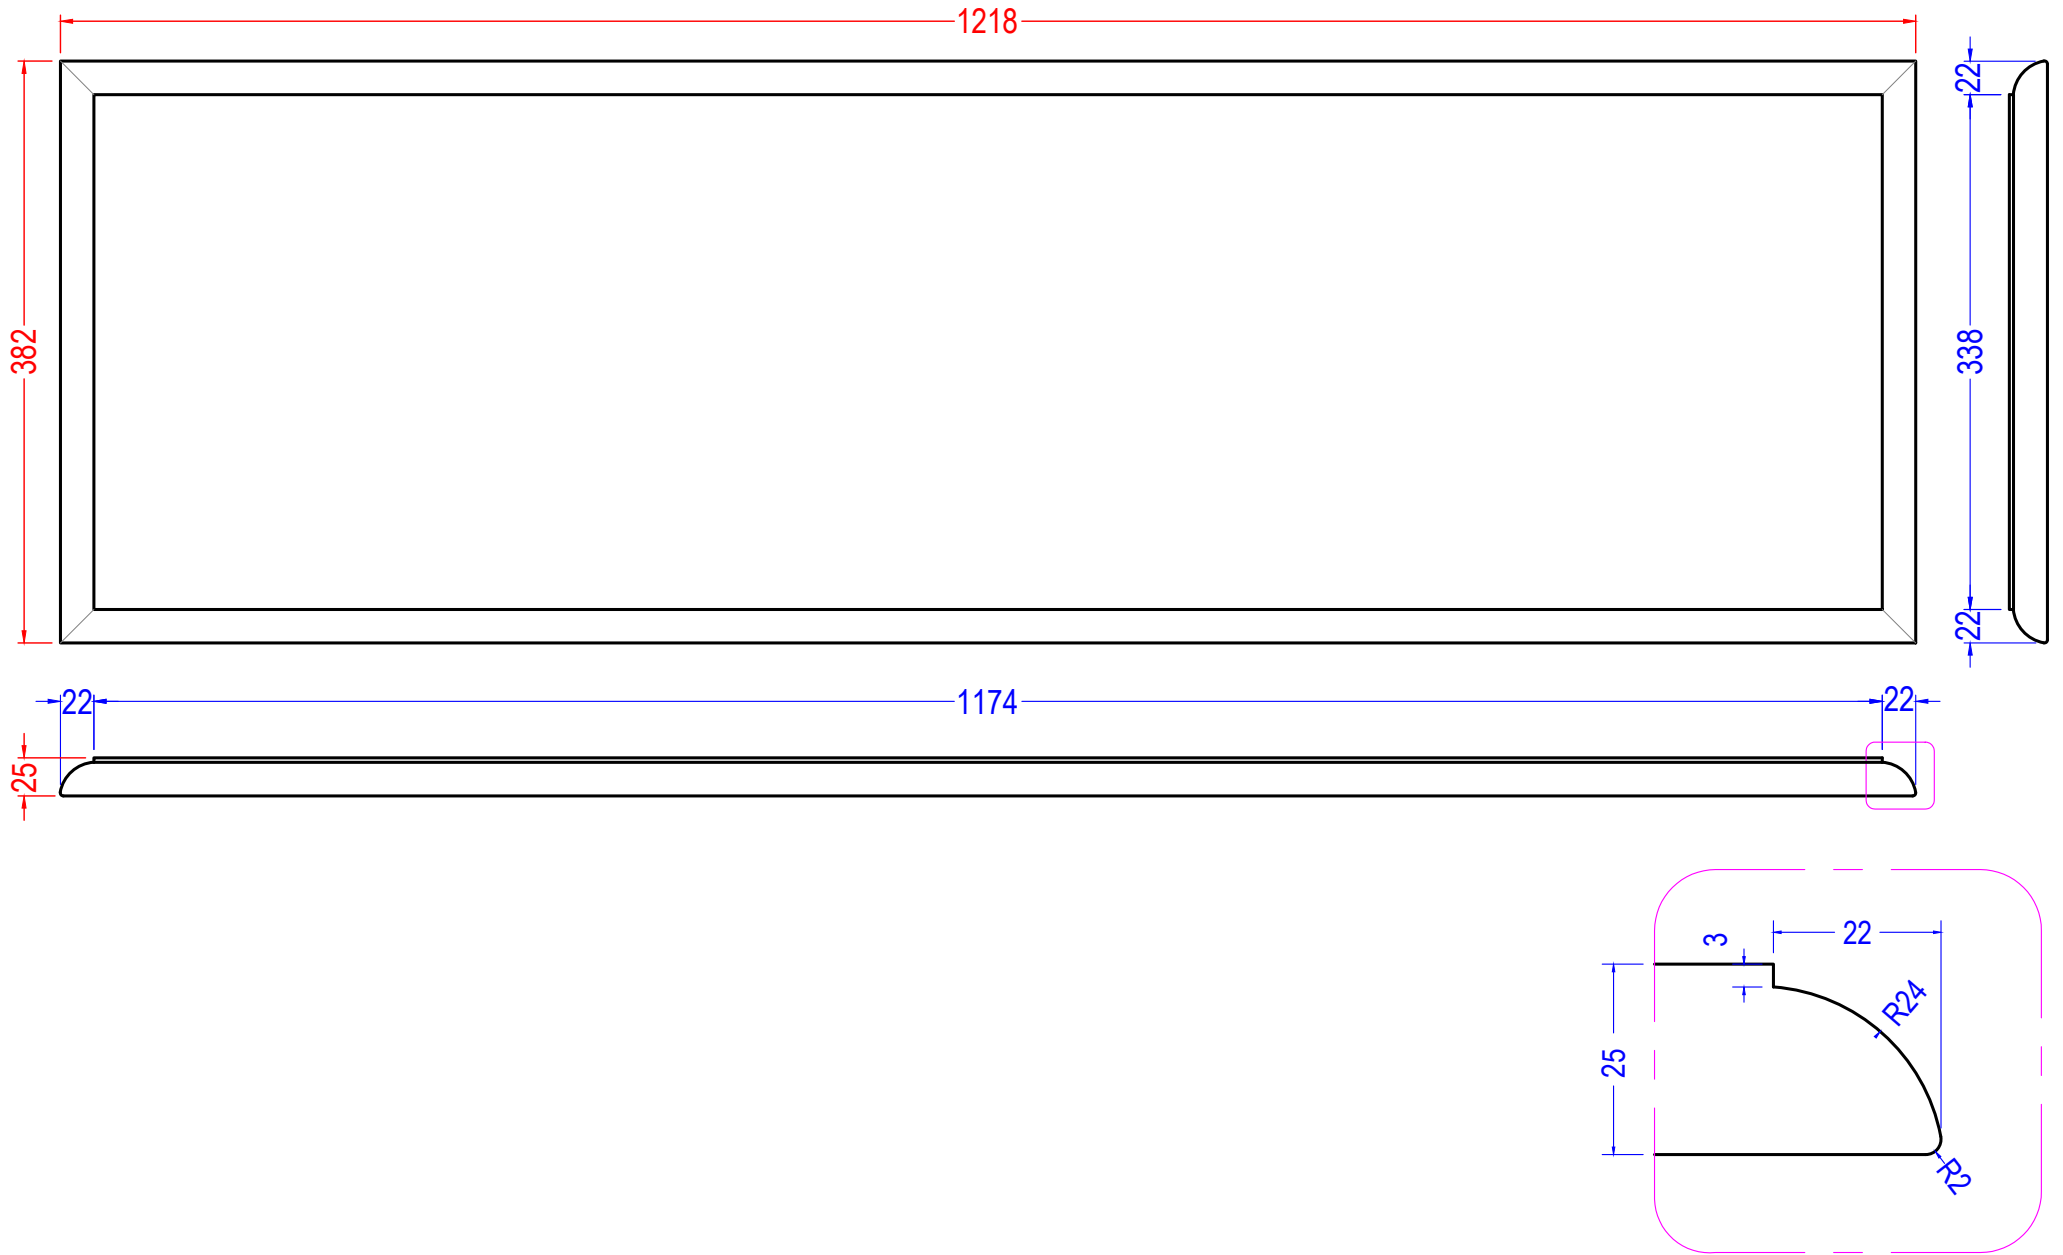

Item CODE	PLP-1143
Item Name	Console Table
Finish	Brown

OVERALL DIMENSION:		
Length (W)	Depth (D)	Height (H)
48"	15"	31 1/2"

MATERIAL SPECIFICATIONS

Rubber Wood
MDF

Drawn by:	Mr. Antony Tran
Revised by:	
Approved by:	
Date:	November 16, 2021

REVISION HISTORY			
No.	REMARKS :	By:	Date
1		---	

Solid	MDF	PB	Plywood	Metal

WoodFurniture	Item CODE:	PLP-1143	Description	Frame Top	SPECIFICATIONS	L (mm)	W (mm)	T (mm)	Material name:	...
	Item Name:	Console Table	Comp. ID	A1	Finish Dimension	1218	382	89	Drawn by:	Mr. Antony Tran
	Finish	---	Qty/unit	01					Drawn date:	November 16, 2021
										Page: 01/17

WoodFurniture

Item CODE:	PLP-1143	Description	Top	SPECIFICATIONS	L (mm)	W (mm)	T (mm)	Material name:	MDF
Item Name:	Console Table	Comp. ID	A1S1	Finish Dimension	1218	382	18	Drawn by:	Mr. Antony Tran
Finish	---	Qty/unit	01	Raw Dimension	1228	392	17	Drawn date:	November 16, 2021
									Page: 02/17

Item CODE:	PLP-1143	Description	Corner	SPECIFICATIONS	L (mm)	W (mm)	T (mm)	Material name:	Rubber Wood
Item Name:	Console Table	Comp. ID	A1S5	Finish Dimension	63	15	15	Drawn by:	Mr. Antony Tran
Finish	---	Qty/unit	04	Raw Dimension	83	25	20	Drawn date:	November 16, 2021
									Page: 07/17