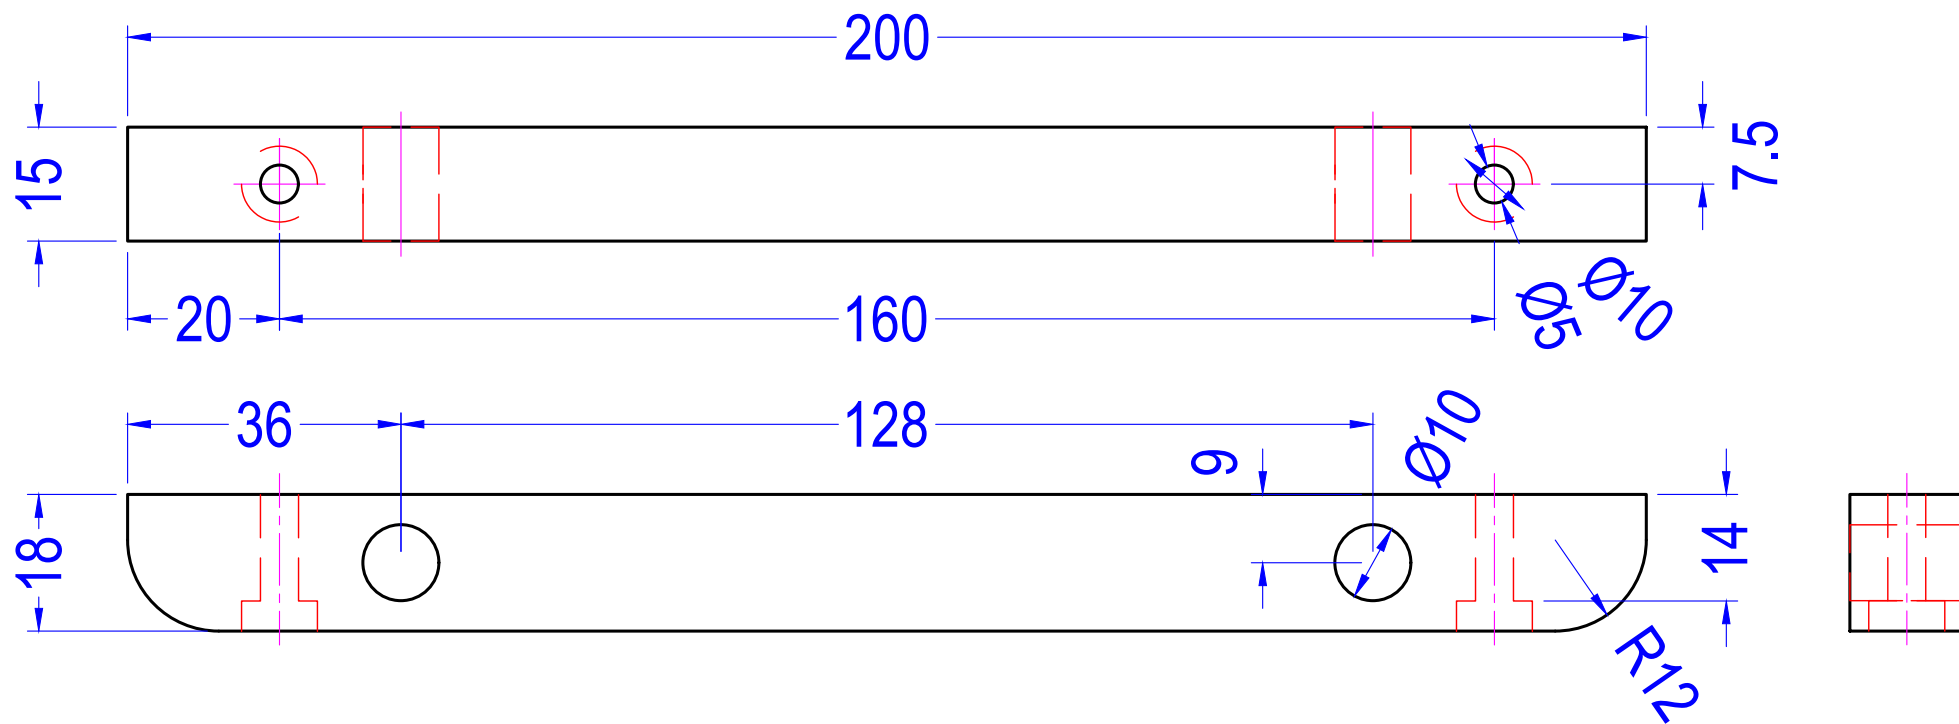

WoodFurniture

Item CODE:	PLP-1143	Description	Support leg	SPECIFICATIONS	L (mm)	W (mm)	T (mm)	Material name:	Rubber Wood
Item Name:	Console Table	Comp. ID	A2S3	Finish Dimension	270	90	15	Drawn by:	Mr. Antony Tran
Finish	---	Qty/unit	02	Raw Dimension	290	100	20	Drawn date:	November 16, 2021

Item CODE:	PLP-1143	Description	Stretcher	SPECIFICATIONS	L (mm)	W (mm)	T (mm)	Material name:	...
Item Name:	Console Table	Comp. ID	A3	Finish Dimension	943	230	43	Drawn by:	Mr. Antony Tran
Finish	---	Qty/unit	01					Drawn date:	November 16, 2021

Item CODE:	PLP-1143	Description	Stretcher panel	SPECIFICATIONS	L (mm)	W (mm)	T (mm)	Material name:	MDF
Item Name:	Console Table	Comp. ID	A3S1	Finish Dimension	943	230	15	Drawn by:	Mr. Antony Tran
Finish	---	Qty/unit	01	Raw Dimension	953	240	15	Drawn date:	November 16, 2021

Item CODE:	PLP-1143	Description	Stretcher Corner	SPECIFICATIONS	L (mm)	W (mm)	T (mm)	Material name:	Rubber Wood
Item Name:	Console Table	Comp. ID	A3S2	Finish Dimension	200	18	15	Drawn by:	Mr. Antony Tran
Finish	---	Qty/unit	02	Raw Dimension	220	28	20	Drawn date:	November 16, 2021