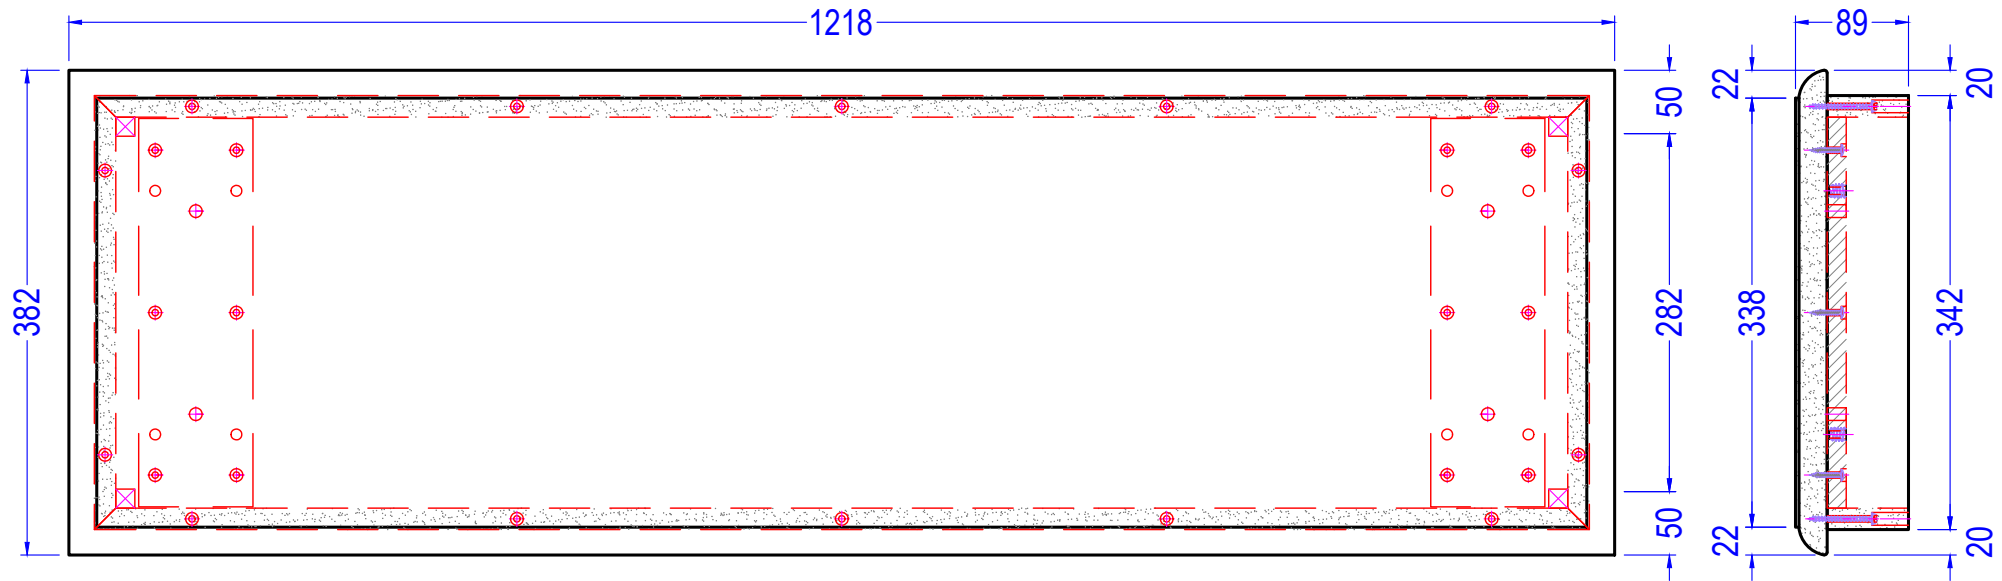

Item CODE	PLP-1143
Item Name	Console Table
Finish	Brown

OVERALL DIMENSION:		
Length (W)	Depth (D)	Height (H)
48"	15"	31 1/2"

MATERIAL SPECIFICATIONS

Rubber Wood
MDF

Drawn by:	Mr. Antony Tran
Revised by:	
Approved by:	
Date:	November 16, 2021

REVISION HISTORY			
No.	REMARKS :	By:	Date
1		---	

Solid	MDF	PB	Plywood	Metal

WoodFurniture	Item CODE:	PLP-1143	Description	Frame Top	SPECIFICATIONS	L (mm)	W (mm)	T (mm)	Material name:	...
	Item Name:	Console Table	Comp. ID	A1	Finish Dimension	1218	382	89	Drawn by:	Mr. Antony Tran
	Finish	---	Qty/unit	01					Drawn date:	November 16, 2021
										Page: 01/17

WoodFurniture

Item CODE:	PLP-1143	Description	Top	SPECIFICATIONS	L (mm)	W (mm)	T (mm)	Material name:	MDF
Item Name:	Console Table	Comp. ID	A1S1	Finish Dimension	1218	382	18	Drawn by:	Mr. Antony Tran
Finish	---	Qty/unit	01	Raw Dimension	1228	392	17	Drawn date:	November 16, 2021
									Page: 02/17

Item CODE:	PLP-1143	Description	Corner	SPECIFICATIONS	L (mm)	W (mm)	T (mm)	Material name:	Rubber Wood
Item Name:	Console Table	Comp. ID	A1S5	Finish Dimension	63	15	15	Drawn by:	Mr. Antony Tran
Finish	---	Qty/unit	04	Raw Dimension	83	25	20	Drawn date:	November 16, 2021
									Page: 07/17