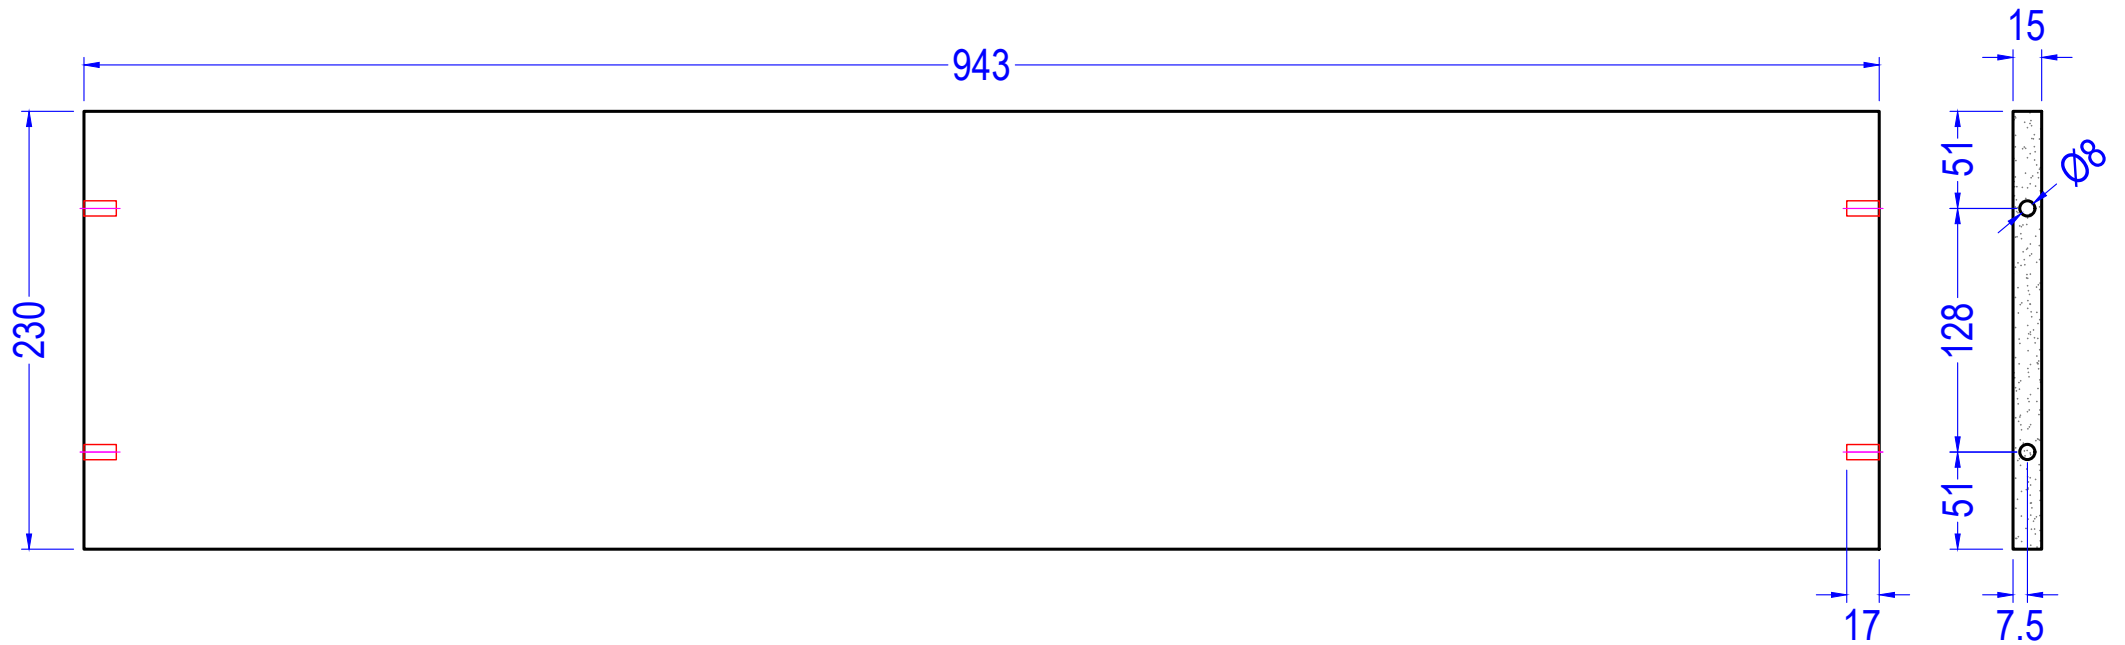

Item CODE:	PLP-1143	Description	Stretcher panel	SPECIFICATIONS	L (mm)	W (mm)	T (mm)	Material name:	MDF
Item Name:	Console Table	Comp. ID	A3S1	Finish Dimension	943	230	15	Drawn by:	Mr. Antony Tran
Finish	---	Qty/unit	01	Raw Dimension	953	240	15	Drawn date:	November 16, 2021