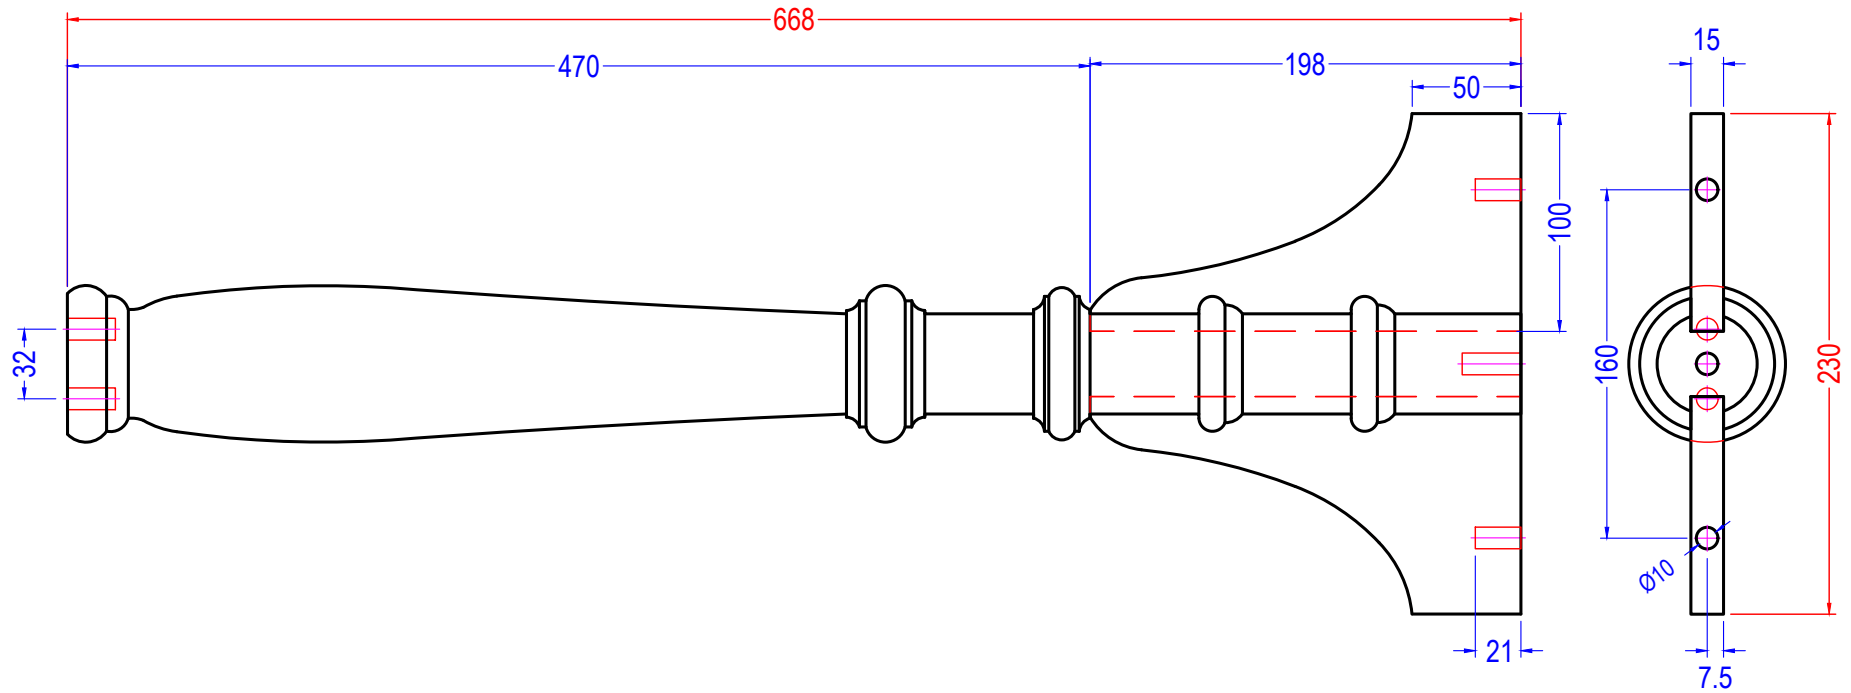

WoodFurniture

Item CODE:	PLP-1143	Description	Frame upper pillar	SPECIFICATIONS	L (mm)	W (mm)	T (mm)	Material name:	...		
Item Name:	Console Table	Comp. ID	A2S1F	Finish Dimension	668	230	72	Drawn by:	Mr. Antony Tran		
Finish	---	Qty/unit	02					Drawn date:	November 16, 2021	Page:	09/17