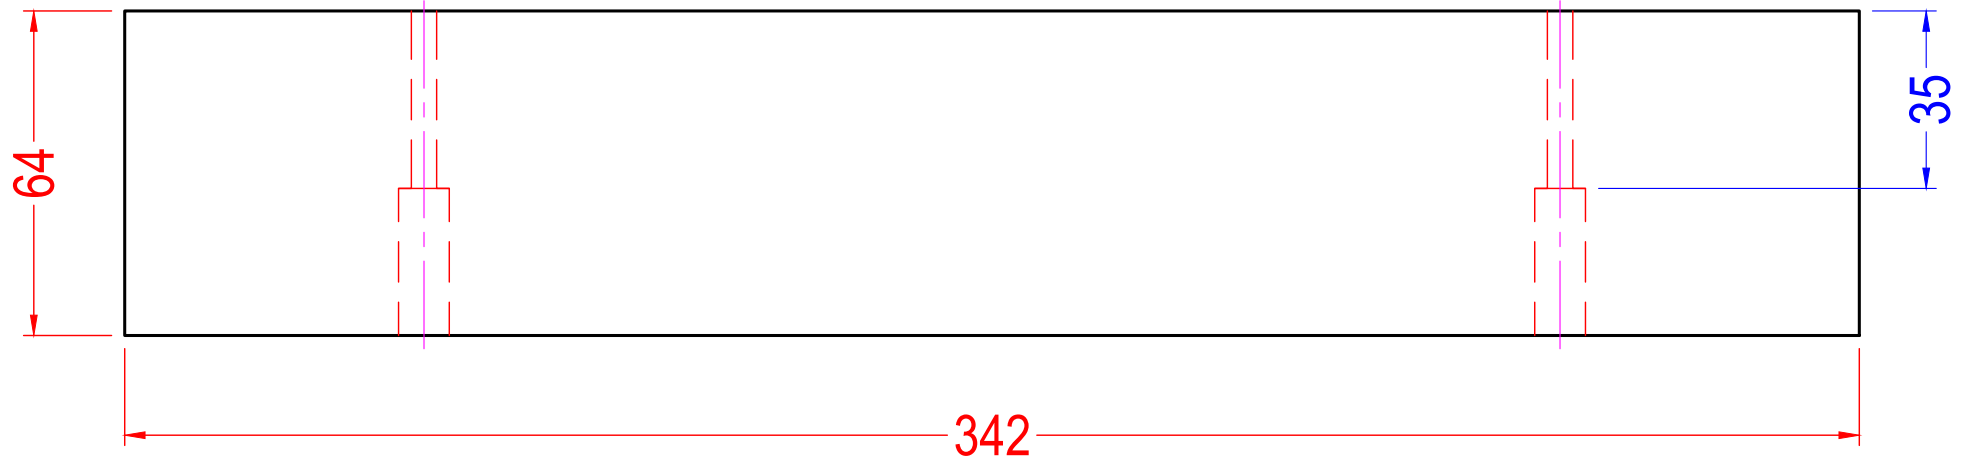

WoodFurniture	Item CODE:	PLP-1143	Description	Fringe rail 2	SPECIFICATIONS	L (mm)	W (mm)	T (mm)	Material name:	MDF
	Item Name:	Console Table	Comp. ID	A1S3	Finish Dimension	342	64	17	Drawn by:	Mr. Antony Tran
	Finish	---	Qty/unit	02	Raw Dimension	352	74	17	Drawn date:	November 16, 2021
										Page: 04/17