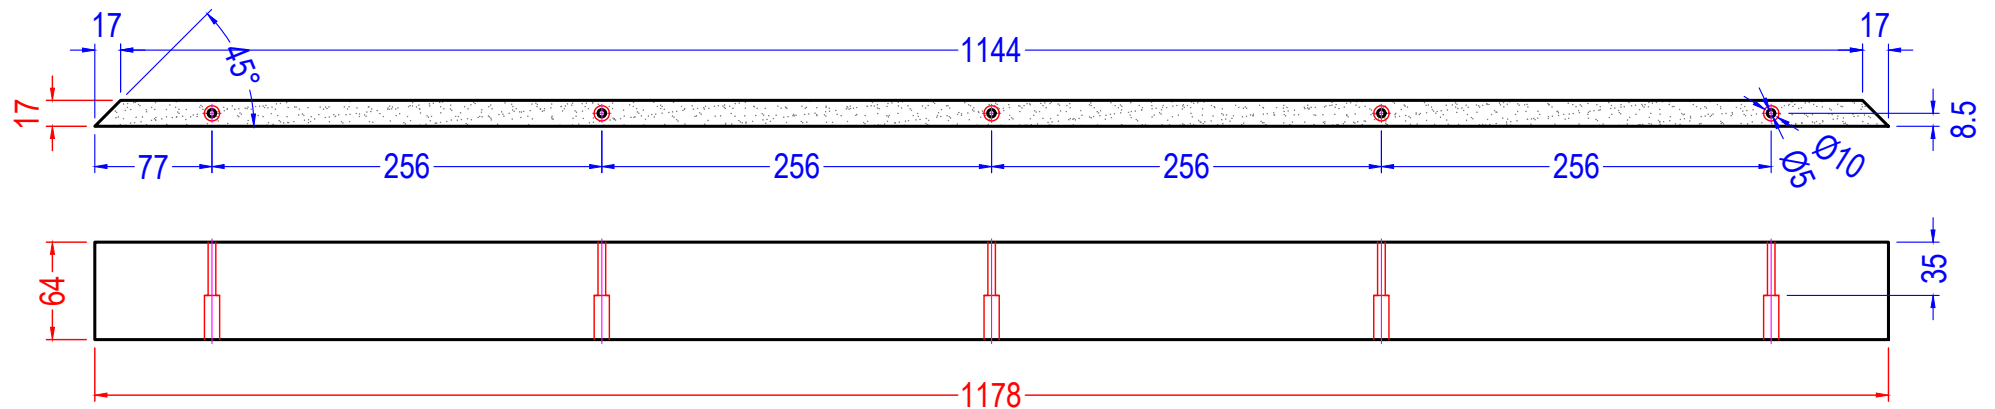

Item CODE	PLP-1143
Item Name	Console Table
Finish	Brown

OVERALL DIMENSION:		
Length (W)	Depth (D)	Height (H)
48"	15"	31 1/2"

MATERIAL SPECIFICATIONS

Rubber Wood
MDF

Drawn by:	Mr. Antony Tran
Revised by:	
Approved by:	
Date:	November 16, 2021

REVISION HISTORY			
No.	REMARKS :	By:	Date
1		---	

Solid	MDF	PB	Plywood	Metal

WoodFurniture	Item CODE:	PLP-1143	Description	Frame Top	SPECIFICATIONS	L (mm)	W (mm)	T (mm)	Material name:	...
	Item Name:	Console Table	Comp. ID	A1	Finish Dimension	1218	382	89	Drawn by:	Mr. Antony Tran
	Finish	---	Qty/unit	01					Drawn date:	November 16, 2021
										Page: 01/17

WoodFurniture

Item CODE:	PLP-1143	Description	Top	SPECIFICATIONS	L (mm)	W (mm)	T (mm)	Material name:	MDF
Item Name:	Console Table	Comp. ID	A1S1	Finish Dimension	1218	382	18	Drawn by:	Mr. Antony Tran
Finish	---	Qty/unit	01	Raw Dimension	1228	392	17	Drawn date:	November 16, 2021
									Page: 02/17

Item CODE:	PLP-1143	Description	Corner	SPECIFICATIONS	L (mm)	W (mm)	T (mm)	Material name:	Rubber Wood
Item Name:	Console Table	Comp. ID	A1S5	Finish Dimension	63	15	15	Drawn by:	Mr. Antony Tran
Finish	---	Qty/unit	04	Raw Dimension	83	25	20	Drawn date:	November 16, 2021
									Page: 07/17