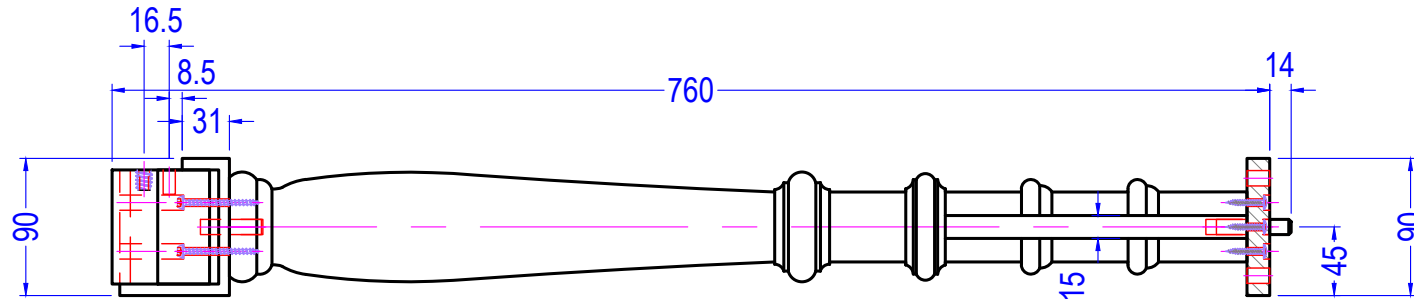

Item CODE	PLP-1143
Item Name	Console Table
Finish	Brown

OVERALL DIMENSION:		
Length (W)	Depth (D)	Height (H)
48"	15"	31 1/2"

MATERIAL SPECIFICATIONS

Rubber Wood
MDF

Drawn by:	Mr. Antony Tran
Revised by:	
Approved by:	
Date:	November 16, 2021

Ốc cấy 1/4"x15mm (4 PCS)

WoodFurniture

Item CODE:	PLP-1143	Description	Support Top	SPECIFICATIONS	L (mm)	W (mm)	T (mm)	Material name:	Rubber Wood
Item Name:	Console Table	Comp. ID	A1S4	Finish Dimension	306	90	15	Drawn by:	Mr. Antony Tran
Finish	---	Qty/unit	02	Raw Dimension	326	100	20	Drawn date:	November 16, 2021

Item CODE:	PLP-1143	Description	Corner	SPECIFICATIONS	L (mm)	W (mm)	T (mm)	Material name:	Rubber Wood
Item Name:	Console Table	Comp. ID	A1S5	Finish Dimension	63	15	15	Drawn by:	Mr. Antony Tran
Finish	---	Qty/unit	04	Raw Dimension	83	25	20	Drawn date:	November 16, 2021
									Page: 07/17