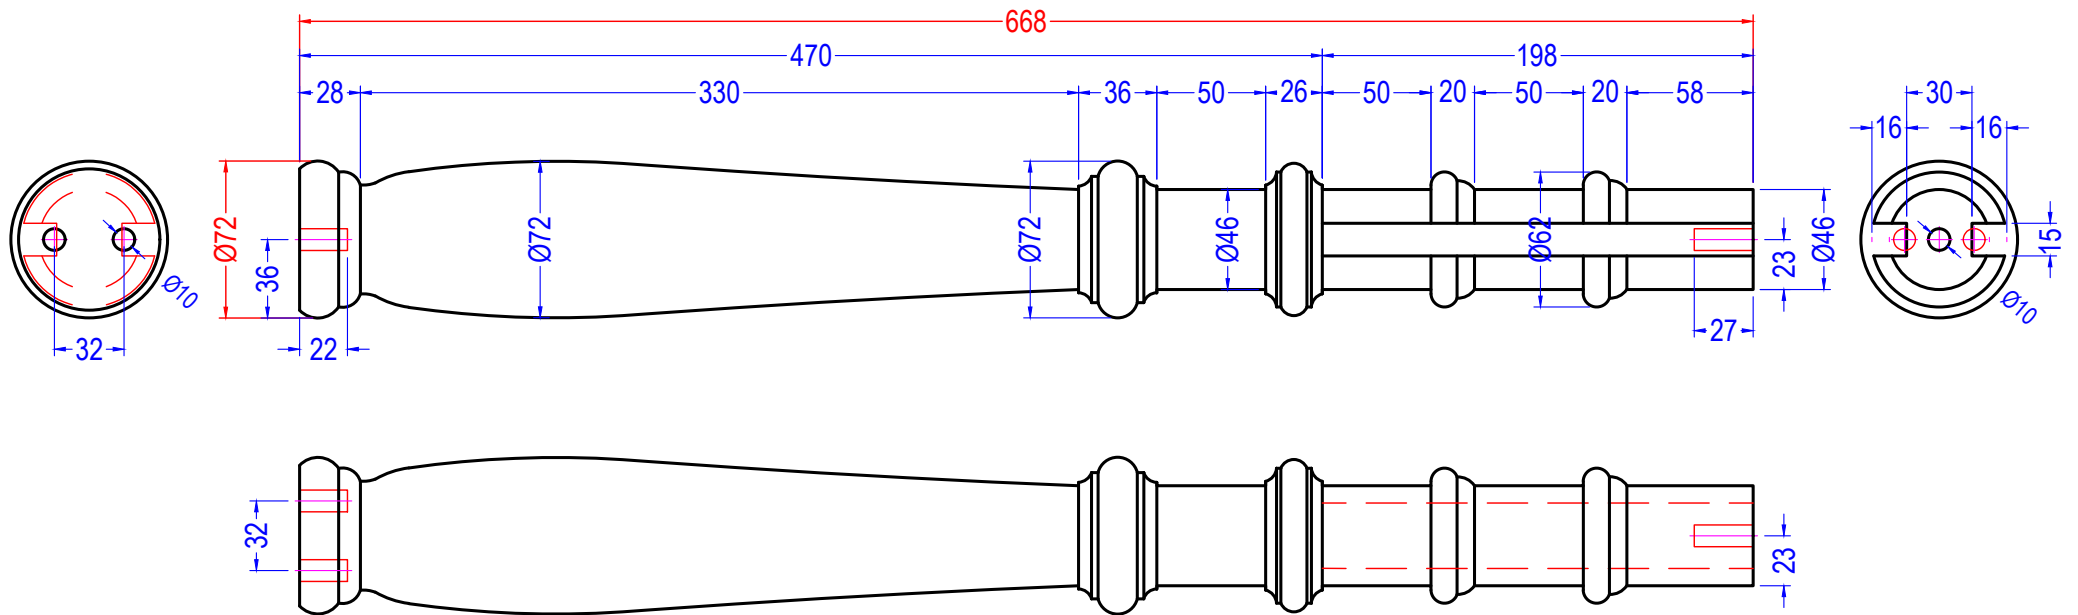

Item CODE:	PLP-1143	Description	Foot post	SPECIFICATIONS	L (mm)	W (mm)	T (mm)	Material name:	Rubber Wood
Item Name:	Console Table	Comp. ID	A2S1F1	Finish Dimension	668	72	72	Drawn by:	Mr. Antony Tran
Finish	---	Qty/unit	02	Raw Dimension	688	82	77	Drawn date:	November 16, 2021