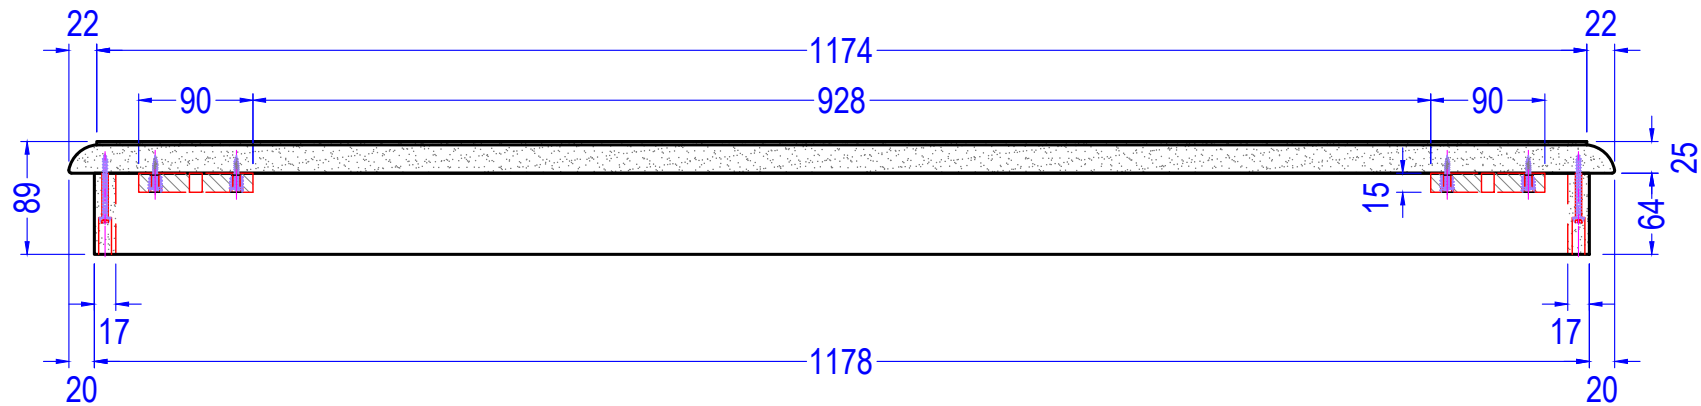

Item CODE	PLP-1143
Item Name	Console Table
Finish	Brown

OVERALL DIMENSION:		
Length (W)	Depth (D)	Height (H)
48"	15"	31 1/2"

MATERIAL SPECIFICATIONS

Rubber Wood
MDF

Drawn by:	Mr. Antony Tran
Revised by:	
Approved by:	
Date:	November 16, 2021

REVISION HISTORY			
No.	REMARKS :	By:	Date
1		---	

Solid	MDF	PB	Plywood	Metal

WoodFurniture	Item CODE:	PLP-1143	Description	Frame Top	SPECIFICATIONS	L (mm)	W (mm)	T (mm)	Material name:	...
	Item Name:	Console Table	Comp. ID	A1	Finish Dimension	1218	382	89	Drawn by:	Mr. Antony Tran
	Finish	---	Qty/unit	01					Drawn date:	November 16, 2021
										Page: 01/17

WoodFurniture

Item CODE:	PLP-1143	Description	Top	SPECIFICATIONS	L (mm)	W (mm)	T (mm)	Material name:	MDF
Item Name:	Console Table	Comp. ID	A1S1	Finish Dimension	1218	382	18	Drawn by:	Mr. Antony Tran
Finish	---	Qty/unit	01	Raw Dimension	1228	392	17	Drawn date:	November 16, 2021
									Page: 02/17

Item CODE:	PLP-1143	Description	Corner	SPECIFICATIONS	L (mm)	W (mm)	T (mm)	Material name:	Rubber Wood
Item Name:	Console Table	Comp. ID	A1S5	Finish Dimension	63	15	15	Drawn by:	Mr. Antony Tran
Finish	---	Qty/unit	04	Raw Dimension	83	25	20	Drawn date:	November 16, 2021
									Page: 07/17