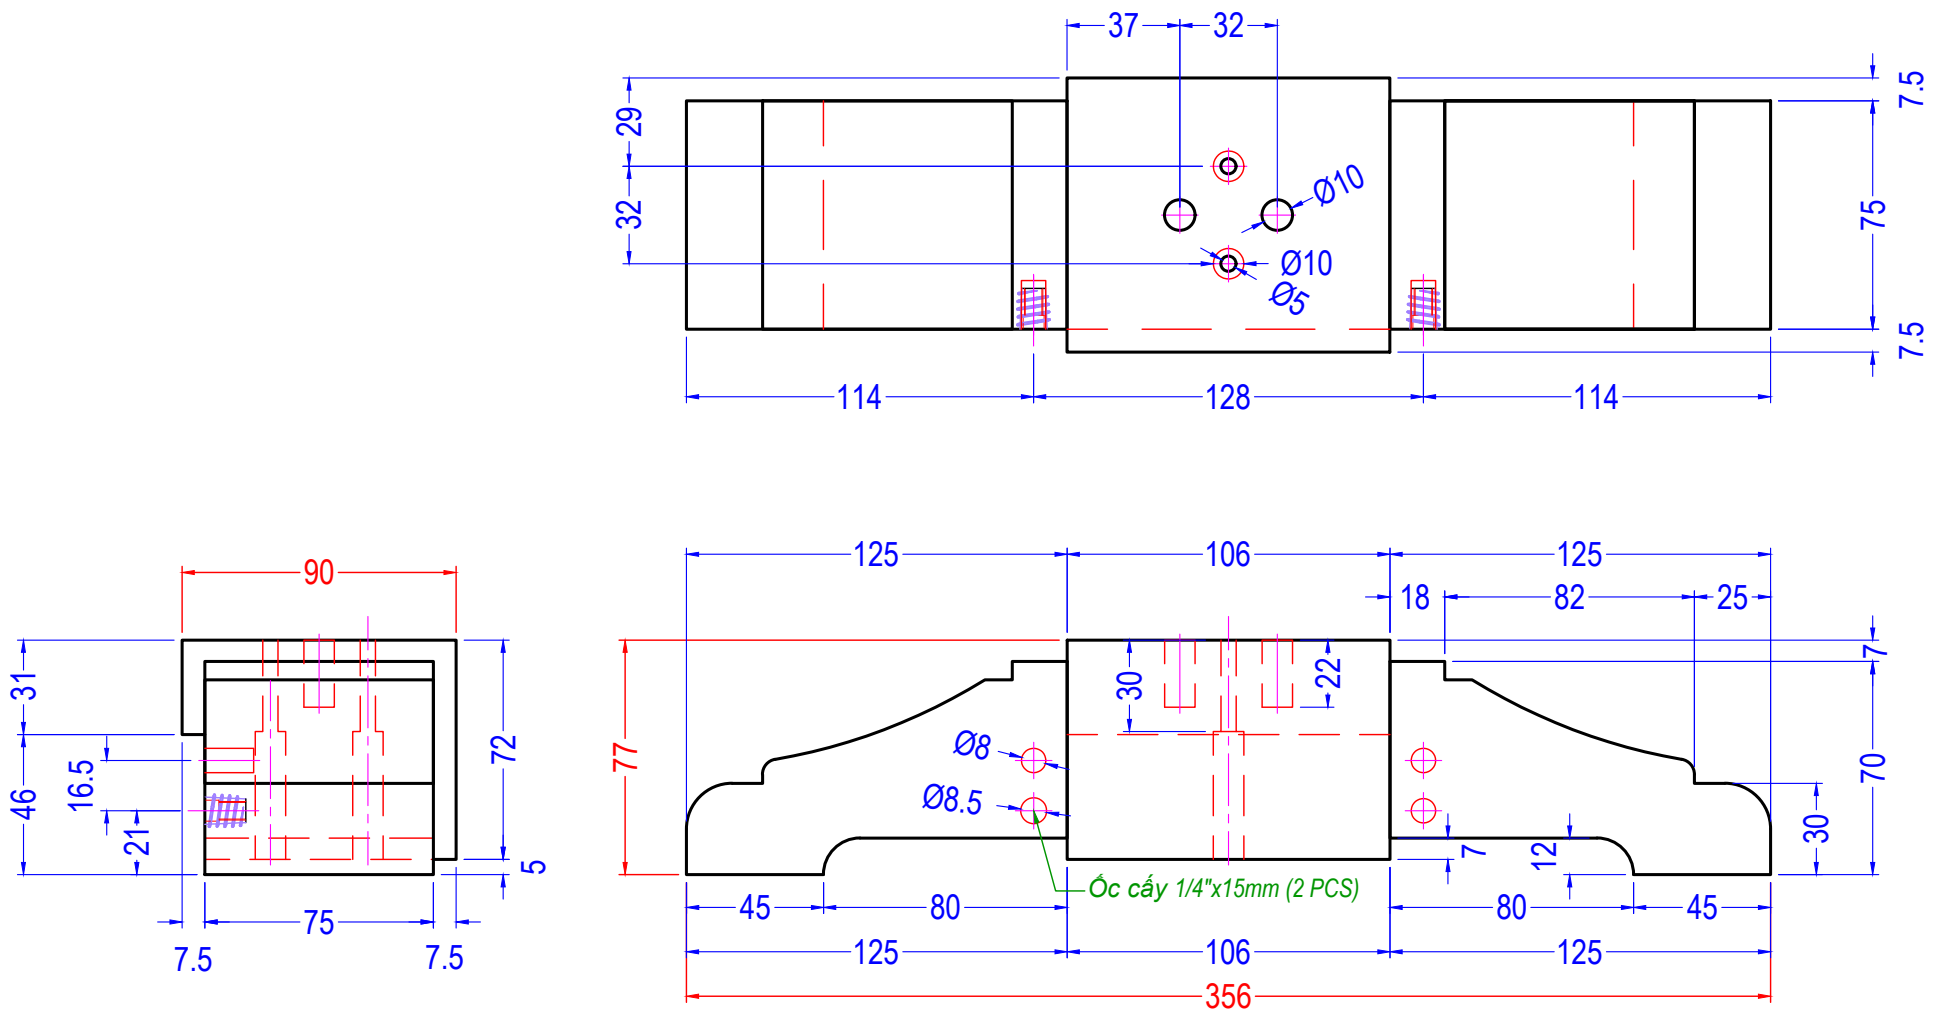

Item CODE:	PLP-1143	Description	Foot sole	SPECIFICATIONS	L (mm)	W (mm)	T (mm)	Material name:	Rubber Wood
Item Name:	Console Table	Comp. ID	A2S2	Finish Dimension	356	90	77	Drawn by:	Mr. Antony Tran
Finish	---	Qty/unit	02	Raw Dimension	376	100	82	Drawn date:	November 16, 2021