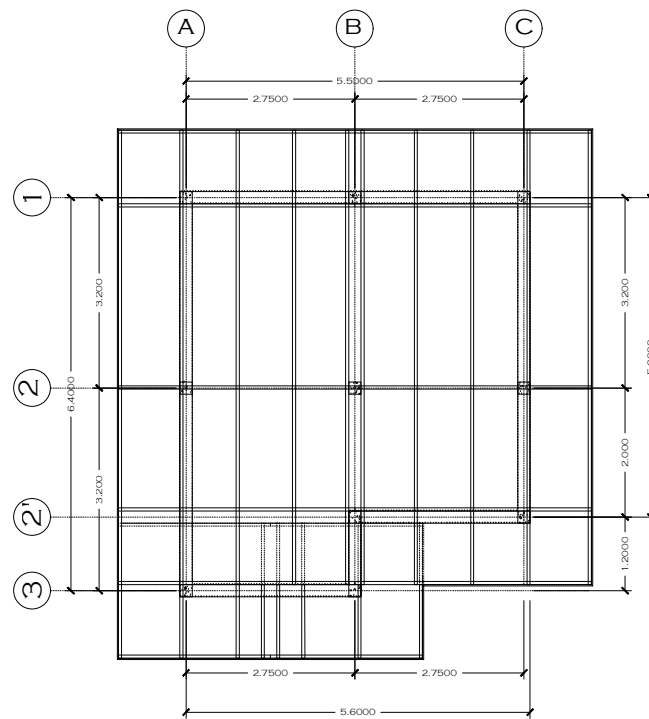

## ROOF PLAN

SCALE: 1:100 MTS

## ROOF FRAMING PLAN

SCALE: 1:100 MTS