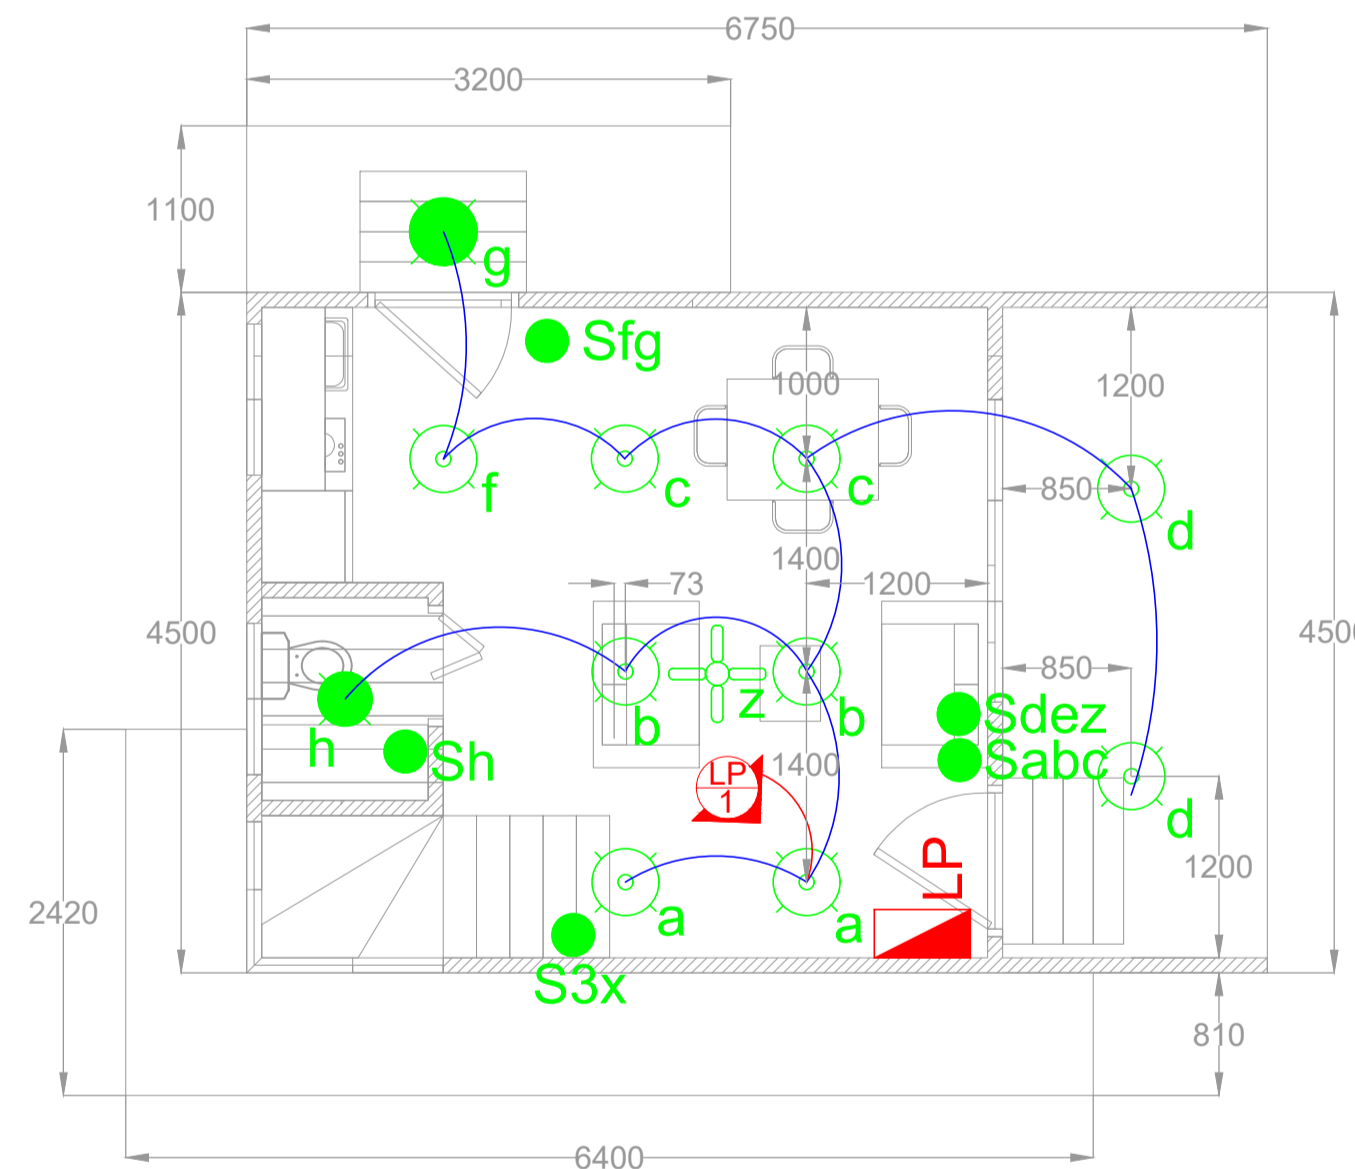

TYPE	PIN LIGHT COOL WHITE	DOWN LIGHT COOL WHITE	CEILING FAN	
BC1	9VA	9VA	50VA	TOTAL
QTY	10	9	1	20
	90VA	81VA	50VA	221VA

**E**  
2-11 SCALE 1:50MTS

**LIGHTING LOAD**

SYMBOL	DESCRIPTION
	SMALL APPLIANCE, 2 GANG
	WEATHERPROOF LAUNDRY OUTLET
	ELECTRIC RANGE
	AIR CONDITIONING OUTLET
	WATER HEATER PER SHOWER
	WEATHERPROOF OUTLET
	PIN LIGHT (WARM WHITE)
	DOWN LIGHT(COOL WHITE)
	1 GANG SWITCH 1 POLE
	2 GANG SWITCH 2 POLE
	3 GANG SWITCH 2 POLE
	3 WAY SWITCH 1 POLE
	CEILING FAN FOUR BLADE
	BRANCH CIRCUIT HOMERUN
	PANEL BOARD
	ENCLOSE CIRCUIT BREAKER
	SERVICE METER

**E**  
3-11 SCALE 1:50MTS

**LEGENDS & SYMBOLS**

GROUND FLOOR

SECOND FLOOR

**E**  
4-11 SCALE 1:50MTS

**POWER LAYOUT**

GROUND FLOOR

SECOND FLOOR

**E**  
5-11 SCALE 1:50MTS

**LIGHTING LAYOUT**

DESIGNER:	PEE:	PROJECT TITLE:	APPROVED BY:	REVISIONS	SHEET CONTENTS:	SHEET NO.
		PROPOSED 2 STOREY TOWNHOUSE (ELECTRICAL DESIGN LAYOUT)		DRAWN BY:	<b>LEGENDS &amp; SYMBOLS</b> <b>POWER LAYOUT</b> <b>LIGHTING LAYOUT</b> <b>LIGHTING LOAD</b>	
PRC:	VALID:		OWNER:	DATE:		
PTR:	DATE:			REVISION:		
				REV. DATE:		
						PAGE 2 OF 4