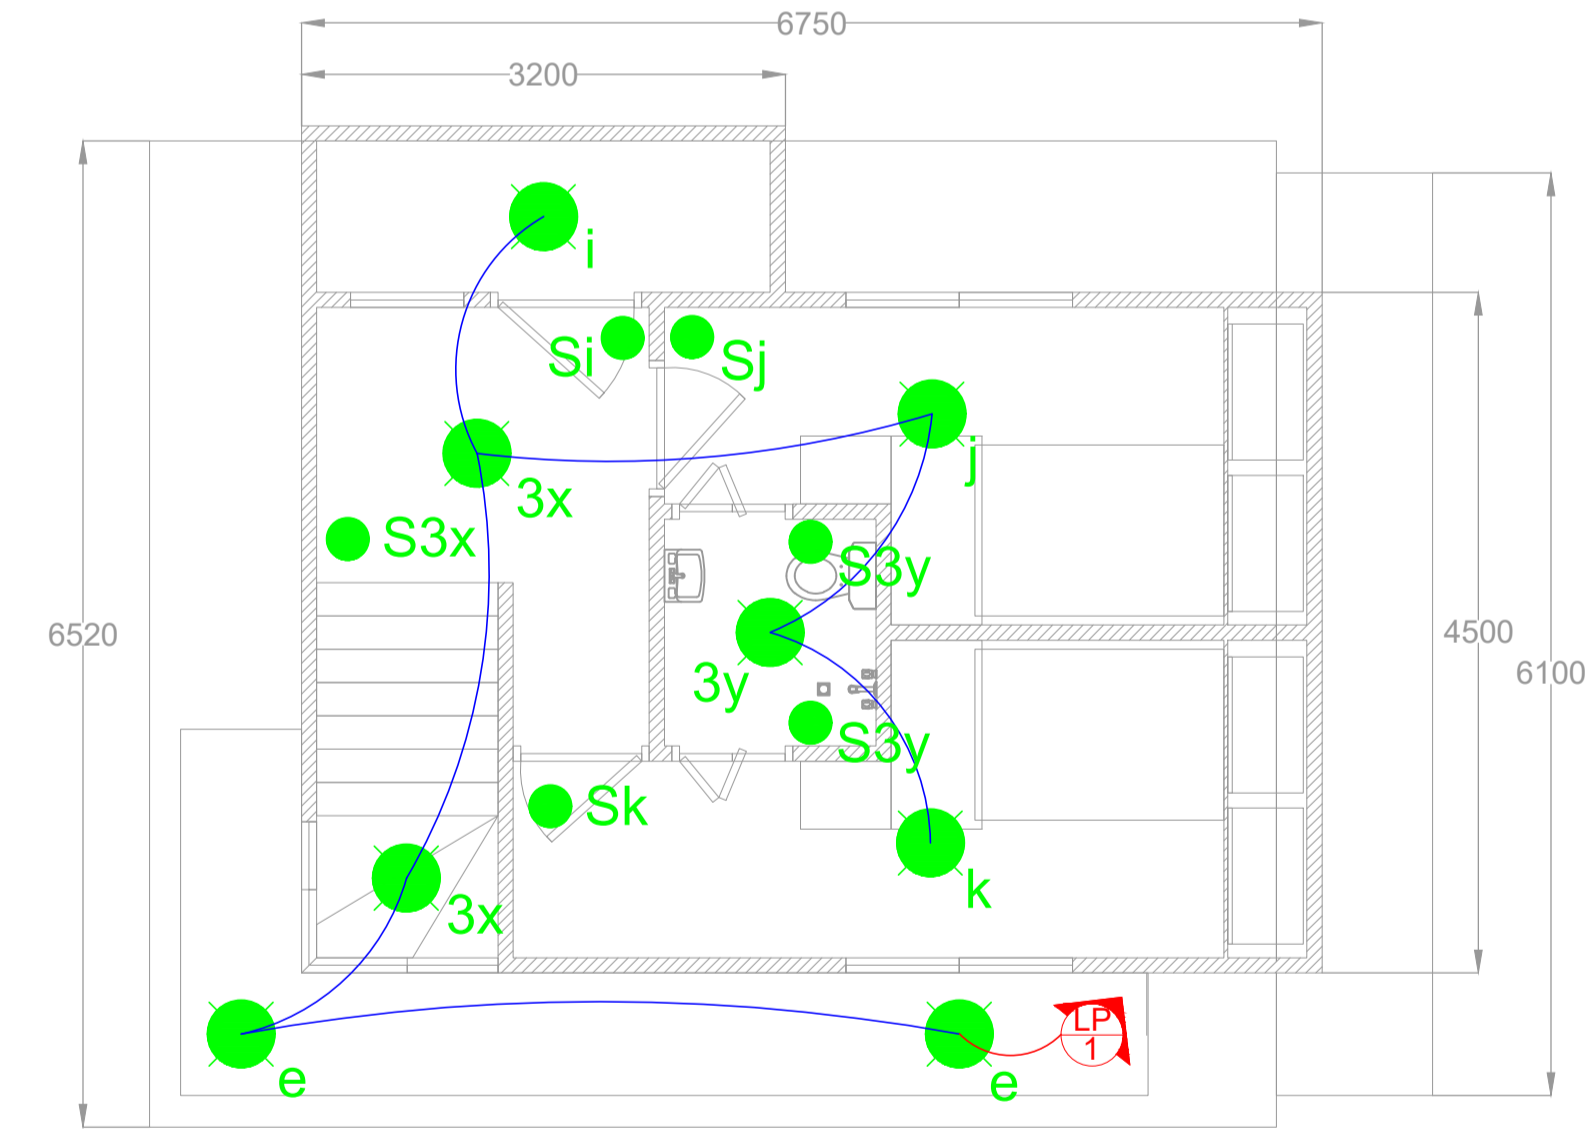

TYPE	PIN LIGHT COOL WHITE	DOWN LIGHT COOL WHITE	CEILING FAN	
BC1	9VA	9VA	50VA	TOTAL
QTY	10	9	1	20
	90VA	81VA	50VA	221VA

**E**  
2-11 SCALE 1:50MTS

**LIGHTING LOAD**

SYMBOL	DESCRIPTION
	SMALL APPLIANCE, 2 GANG
	WEATHERPROOF LAUNDRY OUTLET
	ELECTRIC RANGE
	AIR CONDITIONING OUTLET
	WATER HEATER PER SHOWER
	WEATHERPROOF OUTLET
	PIN LIGHT (WARM WHITE)
	DOWN LIGHT(COOL WHITE)
	1 GANG SWITCH 1 POLE
	2 GANG SWITCH 2 POLE
	3 GANG SWITCH 2 POLE
	3 WAY SWITCH 1 POLE
	CEILING FAN FOUR BLADE
	BRANCH CIRCUIT HOMERUN
	PANEL BOARD
	ENCLOSE CIRCUIT BREAKER
	SERVICE METER

**E**  
3-11 SCALE 1:50MTS

**LEGENDS & SYMBOLS**

GROUND FLOOR

SECOND FLOOR

**E**  
4-11 SCALE 1:50MTS

**POWER LAYOUT**

GROUND FLOOR

SECOND FLOOR

**E**  
5-11 SCALE 1:50MTS

**LIGHTING LAYOUT**

DESIGNER:	PEE:	PROJECT TITLE:	APPROVED BY:	REVISIONS	SHEET CONTENTS:	SHEET NO.
		PROPOSED 2 STOREY TOWNHOUSE (ELECTRICAL DESIGN LAYOUT)		DRAWN BY:	<b>LEGENDS &amp; SYMBOLS</b> <b>POWER LAYOUT</b> <b>LIGHTING LAYOUT</b> <b>LIGHTING LOAD</b>	
PRC:	VALID:		OWNER:	DATE:		
PTR:	DATE:			REVISION:		
				REV. DATE:		
						PAGE 2 OF 4