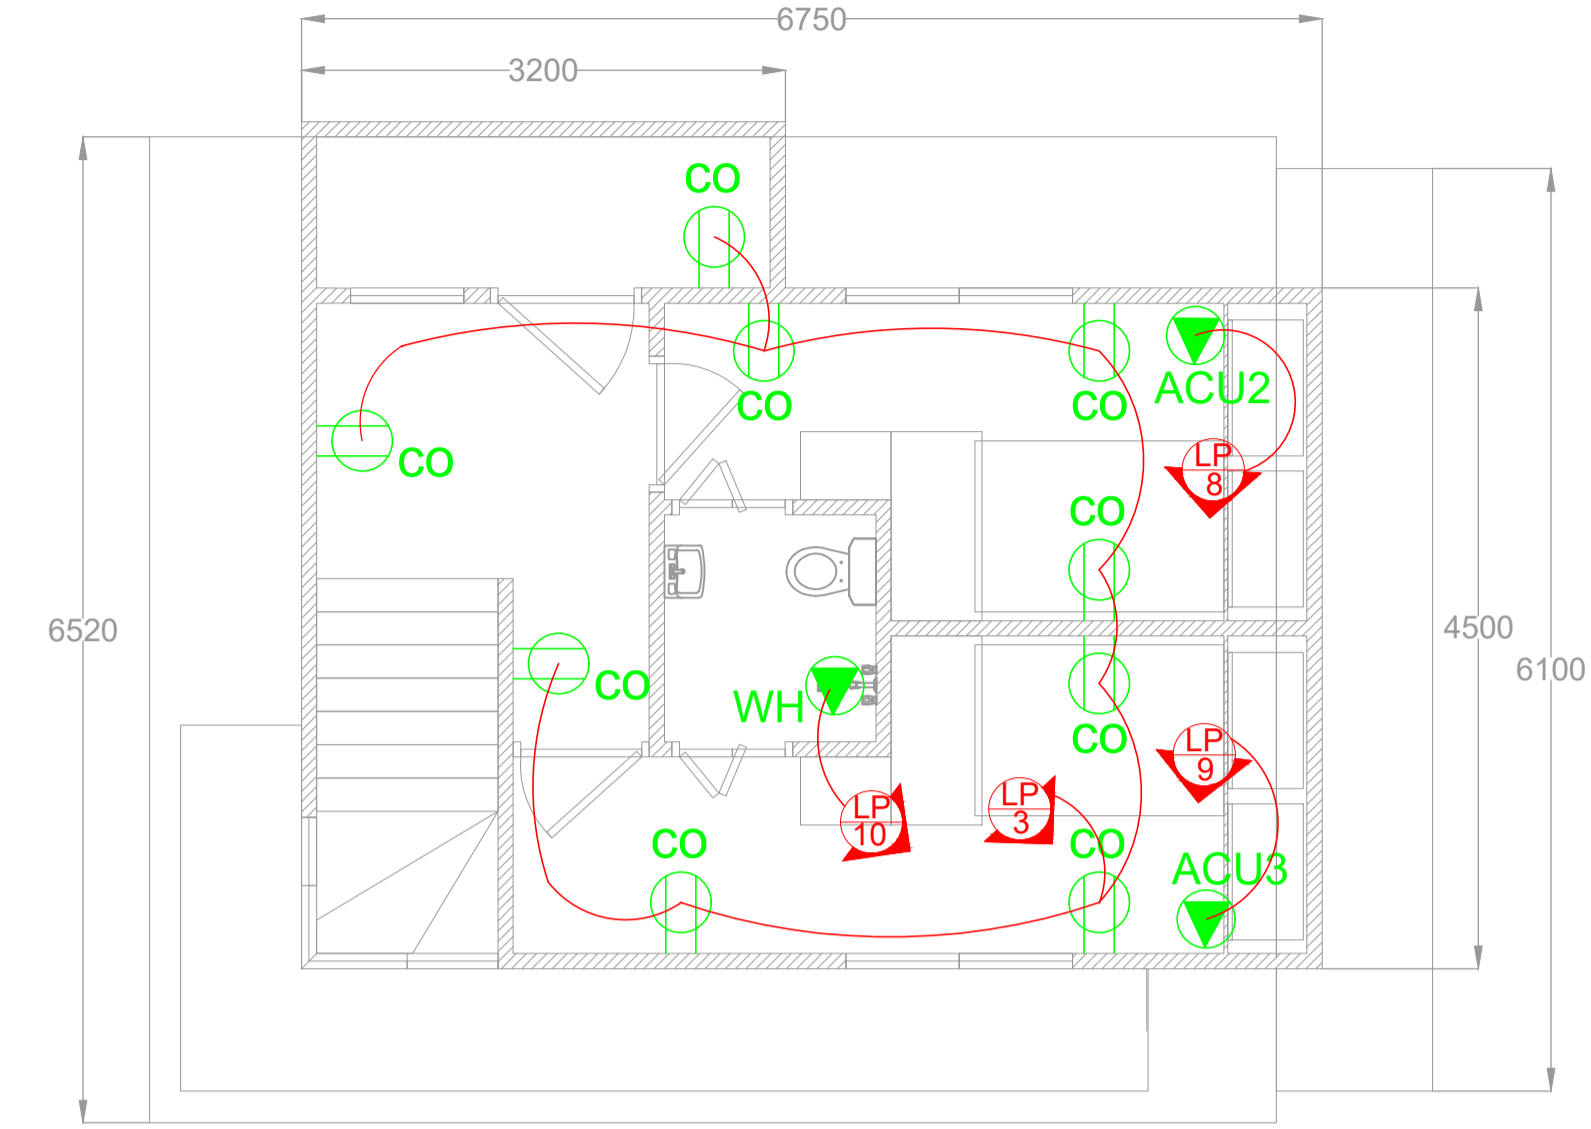

TYPE	PIN LIGHT COOL WHITE	DOWN LIGHT COOL WHITE	CEILING FAN	
BC1	9VA	9VA	50VA	TOTAL
QTY	10	9	1	20
	90VA	81VA	50VA	221VA

**E**  
2-11 SCALE 1:50MTS

**LIGHTING LOAD**

SYMBOL	DESCRIPTION
	SMALL APPLIANCE, 2 GANG
	WEATHERPROOF LAUNDRY OUTLET
	ELECTRIC RANGE
	AIR CONDITIONING OUTLET
	WATER HEATER PER SHOWER
	WEATHERPROOF OUTLET
	PIN LIGHT (WARM WHITE)
	DOWN LIGHT(COOL WHITE)
	1 GANG SWITCH 1 POLE
	2 GANG SWITCH 2 POLE
	3 GANG SWITCH 2 POLE
	3 WAY SWITCH 1 POLE
	CEILING FAN FOUR BLADE
	BRANCH CIRCUIT HOMERUN
	PANEL BOARD
	ENCLOSE CIRCUIT BREAKER
	SERVICE METER

**E**  
3-11 SCALE 1:50MTS

**LEGENDS & SYMBOLS**

GROUND FLOOR

SECOND FLOOR

**E**  
4-11 SCALE 1:50MTS

**POWER LAYOUT**

GROUND FLOOR

SECOND FLOOR

**E**  
5-11 SCALE 1:50MTS

**LIGHTING LAYOUT**

DESIGNER:	PEE:	PROJECT TITLE:	APPROVED BY:	REVISIONS	SHEET CONTENTS:	SHEET NO.
		PROPOSED 2 STOREY TOWNHOUSE (ELECTRICAL DESIGN LAYOUT)		DRAWN BY:	<b>LEGENDS &amp; SYMBOLS</b> <b>POWER LAYOUT</b> <b>LIGHTING LAYOUT</b> <b>LIGHTING LOAD</b>	
PRC:	VALID:		OWNER:	DATE:		
PTR:	DATE:			REVISION:		
				REV. DATE:		
						PAGE 2 OF 4