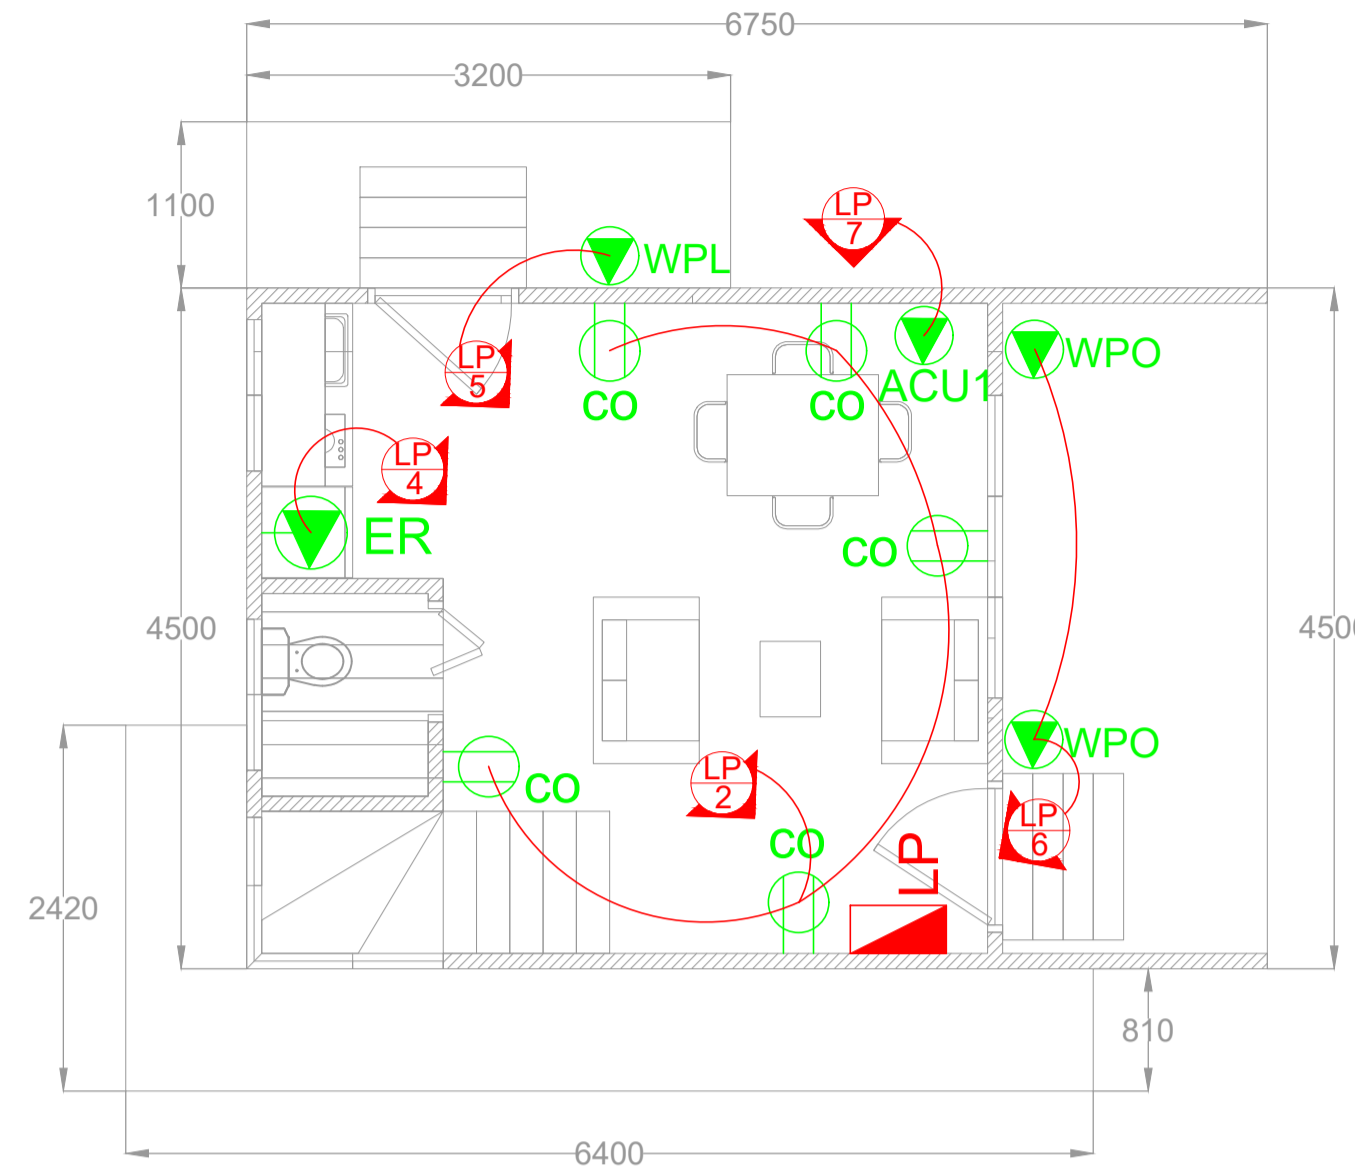

TYPE	PIN LIGHT COOL WHITE	DOWN LIGHT COOL WHITE	CEILING FAN	
BC1	9VA	9VA	50VA	TOTAL
QTY	10	9	1	20
	90VA	81VA	50VA	221VA

**E**  
2-11 SCALE 1:50MTS

**LIGHTING LOAD**

SYMBOL	DESCRIPTION
	SMALL APPLIANCE, 2 GANG
	WEATHERPROOF LAUNDRY OUTLET
	ELECTRIC RANGE
	AIR CONDITIONING OUTLET
	WATER HEATER PER SHOWER
	WEATHERPROOF OUTLET
	PIN LIGHT (WARM WHITE)
	DOWN LIGHT(COOL WHITE)
	1 GANG SWITCH 1 POLE
	2 GANG SWITCH 2 POLE
	3 GANG SWITCH 2 POLE
	3 WAY SWITCH 1 POLE
	CEILING FAN FOUR BLADE
	BRANCH CIRCUIT HOMERUN
	PANEL BOARD
	ENCLOSE CIRCUIT BREAKER
	SERVICE METER

**E**  
3-11 SCALE 1:50MTS

**LEGENDS & SYMBOLS**

GROUND FLOOR

SECOND FLOOR

**E**  
4-11 SCALE 1:50MTS

**POWER LAYOUT**

GROUND FLOOR

SECOND FLOOR

**E**  
5-11 SCALE 1:50MTS

**LIGHTING LAYOUT**

DESIGNER:	PEE:	PROJECT TITLE:	APPROVED BY:	REVISIONS	SHEET CONTENTS:	SHEET NO.
		PROPOSED 2 STOREY TOWNHOUSE (ELECTRICAL DESIGN LAYOUT)		DRAWN BY:	<b>LEGENDS &amp; SYMBOLS</b> <b>POWER LAYOUT</b> <b>LIGHTING LAYOUT</b> <b>LIGHTING LOAD</b>	
PRC:	VALID:		OWNER:	DATE:		
PTR:	DATE:			REVISION:		
				REV. DATE:		
						PAGE 2 OF 4